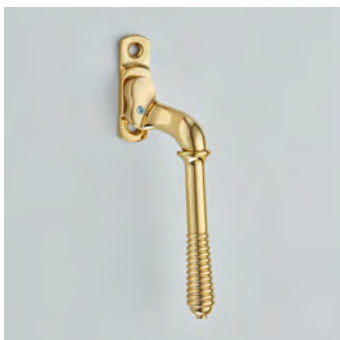

Finish shown: Light Antique Brass

7118L

Elegance Espagnolette Window Handle - Locking

· 128mm

Finish shown: Light Antique Brass

Reeded Collection

REEDED

2061COV65C
Cambridge Lever on Reeded Edge Covered Rose
 · 130mm
 Finish shown: Antique Nickel

6346COV57C
Reeded Ball Knob On Reeded Covered Rose
 · 46mm
 Finish shown: Antique Nickel

4565
Reeded Escutcheon
 · 42mm
 Finish shown: Polished Brass Unlacquered

4101
Reeded Ball Cabinet Knob
 · 23mm | 26mm | 32mm
 Finish shown: Autumn Bronze

5203
Reeded Cabinet Handle
 · 32mm
 Finish shown: Autumn Bronze

2247
Oval Knob Turn And Release On Reeded Edge Covered Rose
 · 35mm
 Finish shown: Satin Nickel

6440L
Window Espagnolette Handle
 · 130mm
 Finish shown: Polished Brass Unlacquered

Sovereign Collection

SOVEREIGN

1745
Stafford Lever Lock
 · 152mm
 Finish shown: Real Bronze Metal Antique

1746
Stafford Lever Latch
 · 100mm
 Finish shown: Polished Brass Unlacquered

4561
Braemar Escutcheon
 · 40mm
 Finish shown: Polished Brass Unlacquered