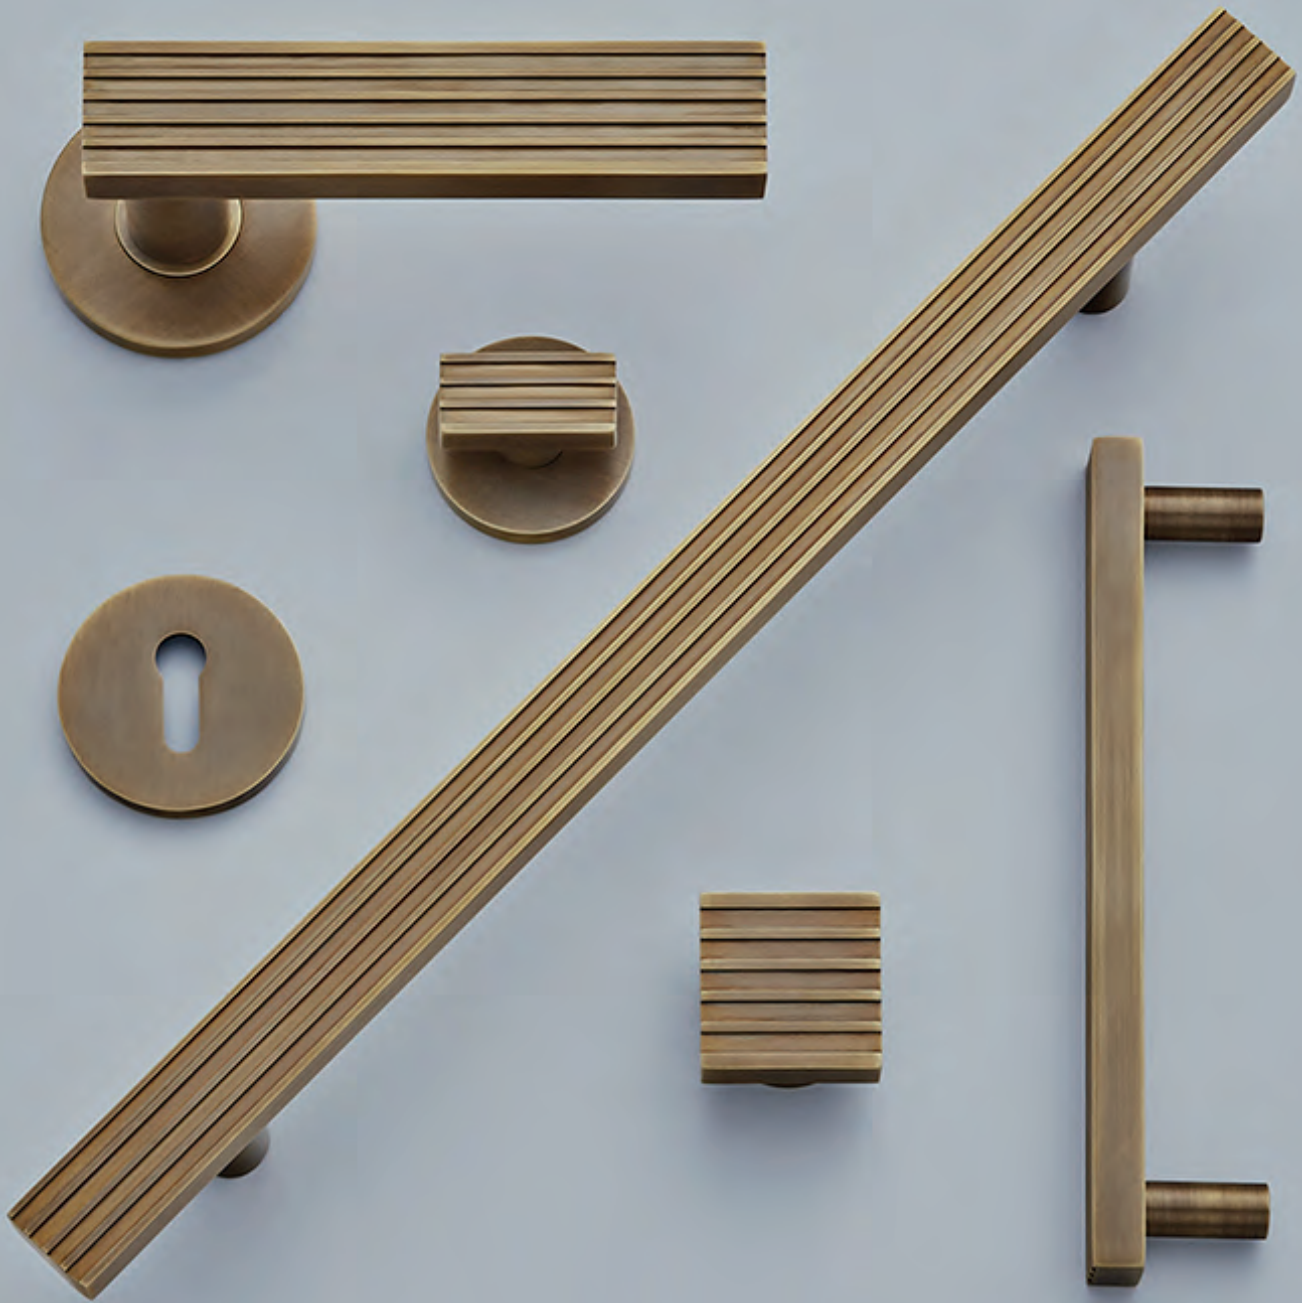

196
Fusion Cabinet Handle
· 152mm
Finish shown: Light Antique Brass

161
Fusion Cabinet T-Bar
· 55mm
Finish shown: Autumn Bronze

188
Fusion Appliance Pull
· 10.5" / 266mm
Finish shown: Light Antique Brass

Icon Collection

ICON

130/210
Icon Door Handle on Covered Rose
· 120mm
Finish shown: Light Antique Brass

179/240
Icon Bathroom Turn & Release on Covered Rose
· 38mm
Finish shown: Light Antique Brass

230S
Round Escutcheon Standard Keyhole
· 44mm
Finish shown: Light Antique Brass