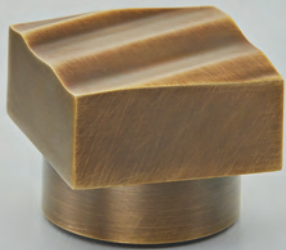

W302
Wave Cabinet Knob
· 1 1/4" / 32mm
Finish shown: Light Antique Brass