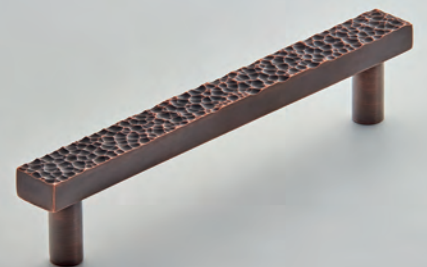

Contents

| | |
|----------------------|---------|
| Fusion | 2 - 3 |
| Icon | 4 - 5 |
| Diamond Silhouette | 6 - 7 |
| Elegance | 8 - 9 |
| Reeded | 10 - 11 |
| Sovereign | 12 - 13 |
| Art Deco | 14 - 17 |
| Hammered | 18 - 21 |
| Textured Collections | 22 |
| - Croc | 24 - 25 |
| - Lunar | 26 - 27 |
| - Wave | 28 - 29 |

Fusion T-Bar Mortise Knob - Page 3

Diamond Silhouette Door Handle - Page 7

Lunar Cabinet Handle - Page 27

Fusion Collection

FUSION

150/210
Fusion Door Handle on Covered Rose
· 130mm
Finish shown: Autumn Bronze

159/210
Fusion T-Bar Mortice Knob on Covered Rose
· 80mm
Finish shown: Smoked Brass

230S
Round Escutcheon Standard Keyhole
· 44mm
Finish shown: Light Antique Brass

181/240
Fusion Bathroom Turn & Release on Covered Rose
· 38mm
Finish shown: Smoked Brass