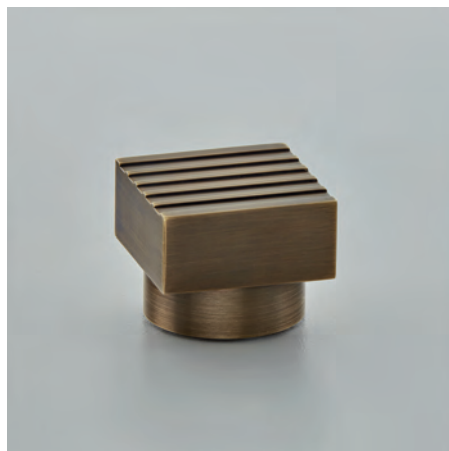

175
Icon Cabinet Knob
· 32mm
Finish shown: Antique Brass