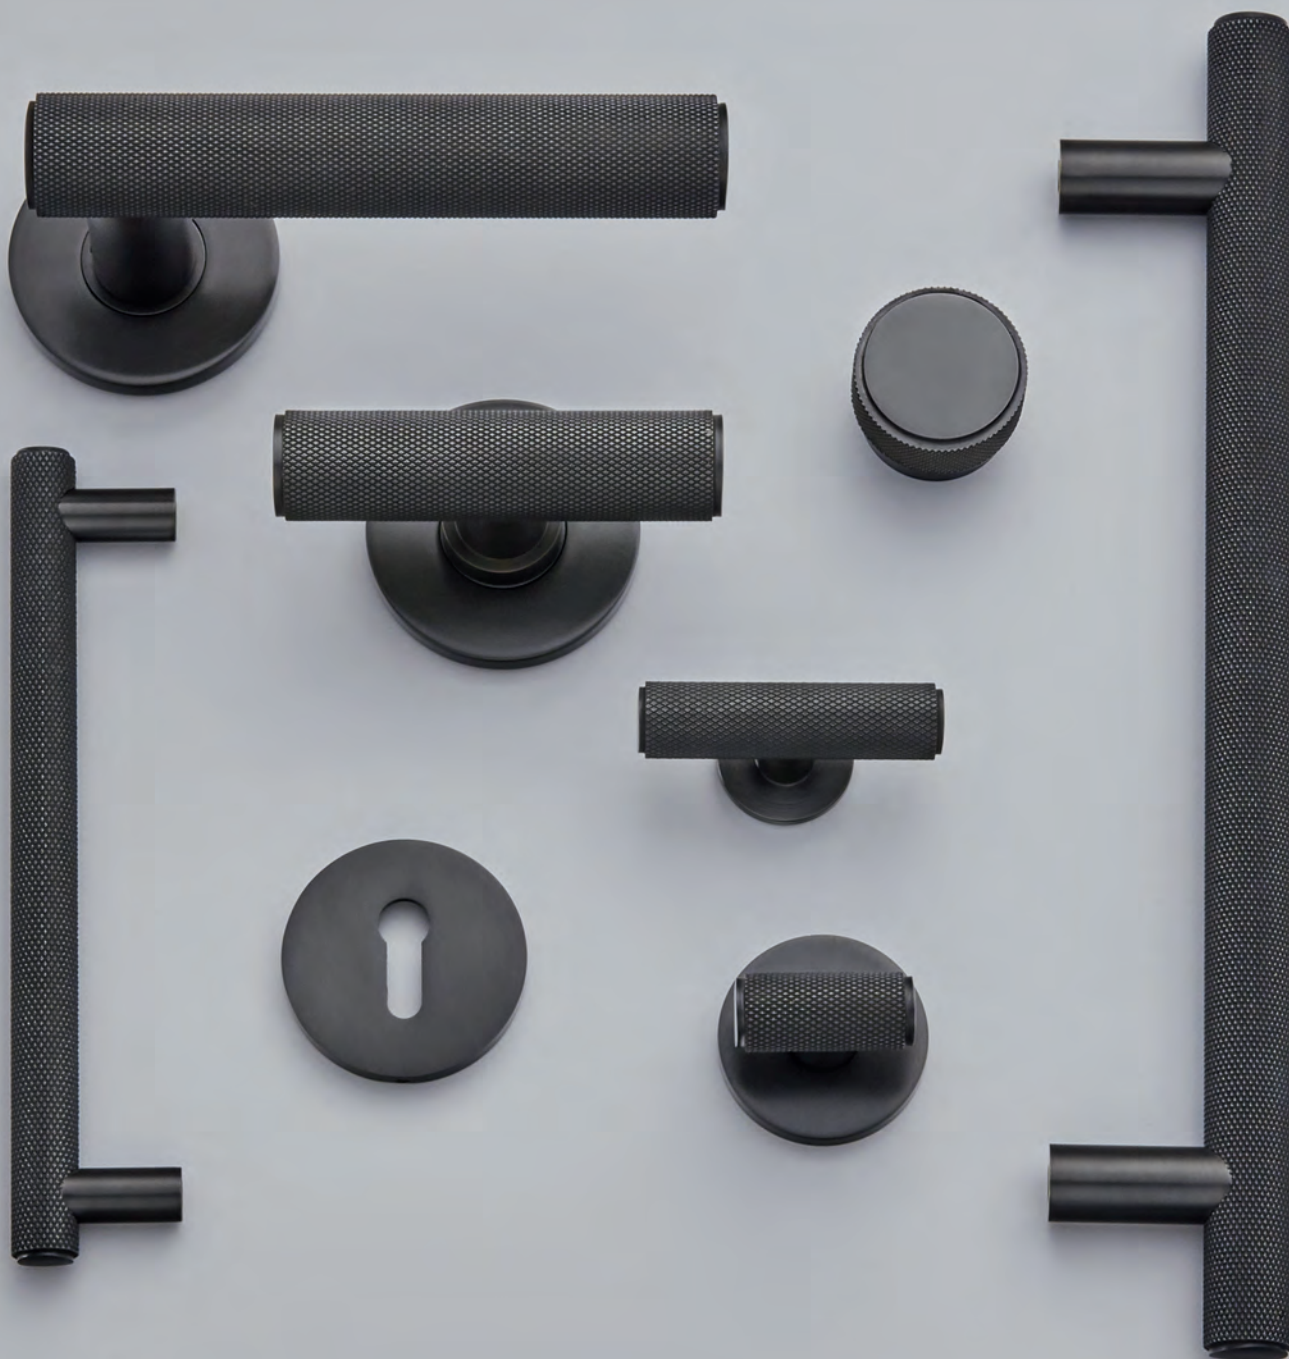

DIAMOND SILHOUETTE

160D/210
Diamond Silhouette Door Handle on Covered Rose
 · 125mm
 Finish shown: Dark Bronze Metal Antique

158/210
Diamond Silhouette T-Bar Mortice Knob on Covered Rose
 · 80mm
 Finish shown: Dark Bronze Metal Antique