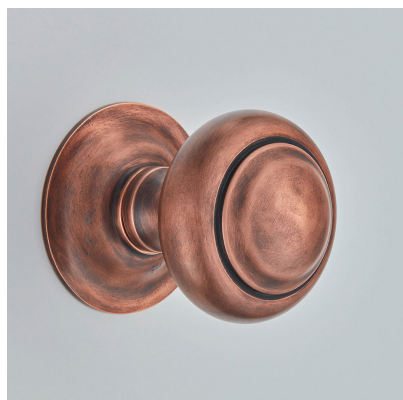

# CROFT

**Product Code:** 6344

**Product Name:** Camber Centre Door Knob

**Description:** Our delicately detailed round centre door knob.

Shown here in our Autumn Bronze finish.

### Product Information

Supplied with 1 No M12 X 100mm thread and 1 No M12 Dome Nut

Also available to order as a back to back, mortice or rim version.

Available in all Croft finishes excluding DORB, IBMA, IBUL, MBK, ORB,