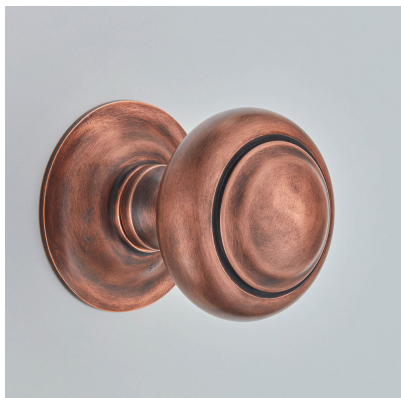

CROFT

Product Code: 6344

Product Name: Camber Centre Door Knob

Description: Our delicately detailed round centre door knob.

Shown here in our Autumn Bronze finish.

Product Information

Supplied with 1 No M12 X 100mm thread and 1 No M12 Dome Nut

Also available to order as a back to back, mortice or rim version.

Available in all Croft finishes excluding DORB, IBMA, IBUL, MBK, ORB, RBMA, TB,