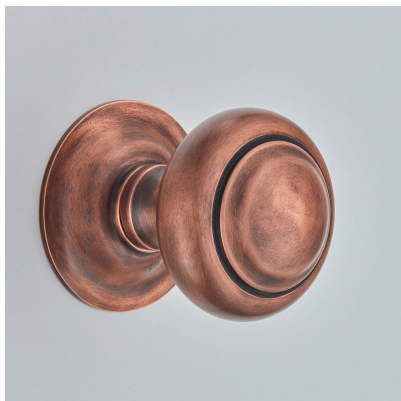

# CROFT

**Product Code:** 6344

**Product Name:** Camber Centre Door Knob

**Description:** Our delicately detailed round centre door knob.

Shown here in our Autumn Bronze finish.

### Product Information

Supplied with 1 No M12 X 100mm thread and 1 No M12 Dome Nut

Also available to order as a back to back, mortice or rim version.

Available in all Croft finishes