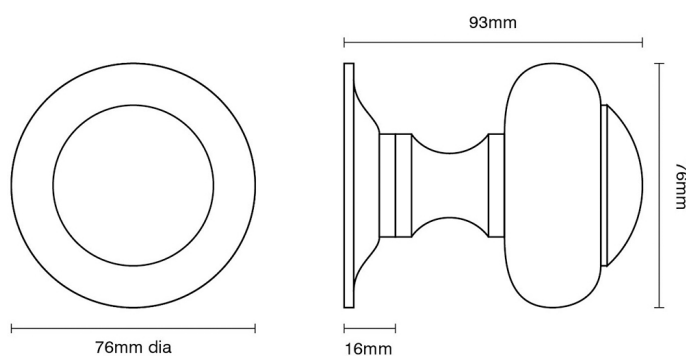

# CROFT

**Product Code:** 6344

**Product Name:** Camber Centre Door Knob

**Description:** Our delicately detailed round centre door knob.

Shown here in our Autumn Bronze finish.

### Product Information

Supplied with 1 No M12 X 100mm thread and 1 No M12 Dome Nut

Also available to order as a back to back, mortice or rim version.

Available in all Croft finishes excluding DORB, IBMA, IBUL, MBK, ORB,