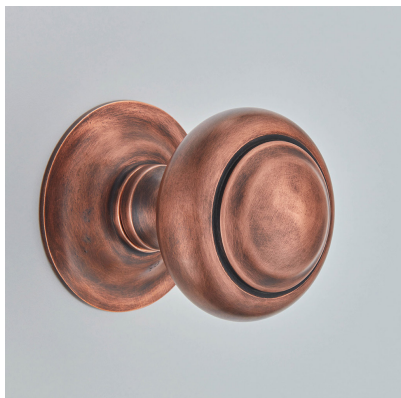

# CROFT

**Product Code:** 6344

**Product Name:** Camber Centre Door Knob

**Description:** Our delicately detailed round centre door knob.

Shown here in our Autumn Bronze finish.

### Product Information

Supplied with 1 No M12 X 100mm thread and 1 No M12 Dome Nut

Also available to order as a back to back, mortice or rim version.

Available in all Croft finishes