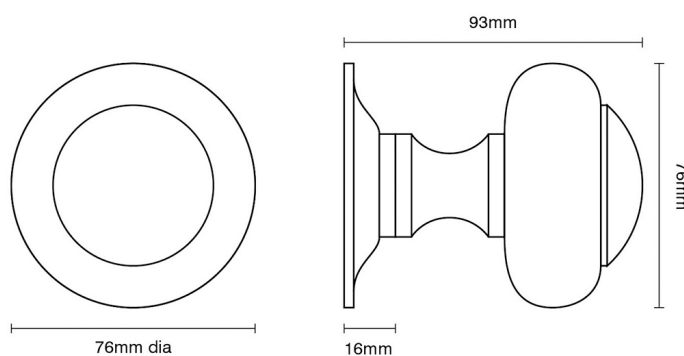

# CROFT

**Product Code:** 6344

**Product Name:** Camber Centre Door Knob

**Description:** Our delicately detailed round centre door knob.

Shown here in our Autumn Bronze finish.

### Product Information

Supplied with 1 No M12 X 100mm thread and 1 No M12 Dome Nut

Also available to order as a back to back, mortice or rim version.

Available in all Croft finishes