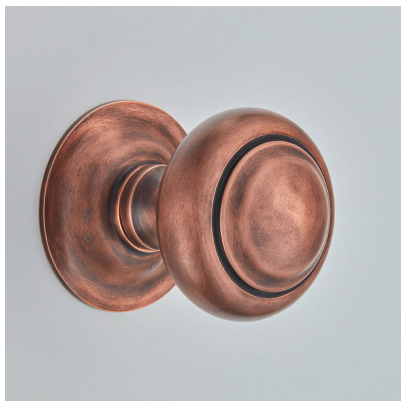

CROFT

Product Code: 6344

Product Name: Camber Centre Door Knob

Description: Our delicately detailed round centre door knob.

Shown here in our Autumn Bronze finish.

Product Information

Supplied with 1 No M12 X 100mm thread and 1 No M12 Dome Nut

Also available to order as a back to back, mortice or rim version.

Available in all Croft finishes