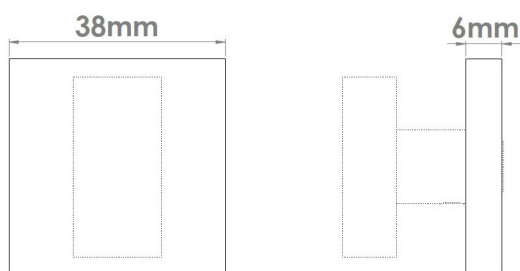

Available in all Croft finishes excluding DORB, IBMA, IBUL, MBK, ORB, RBMA, TB,