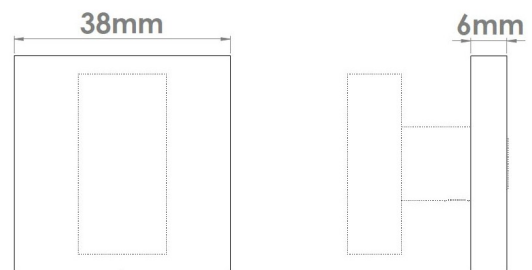

Available in all Croft finishes excluding RBMA, TB,