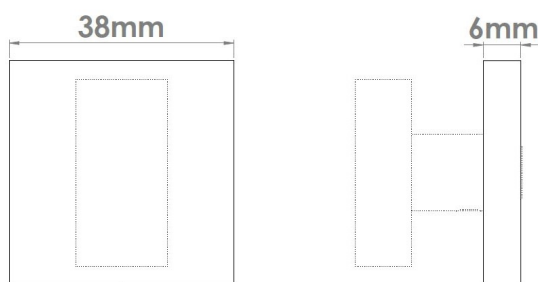

Available in all Croft finishes excluding RBMA, TB,