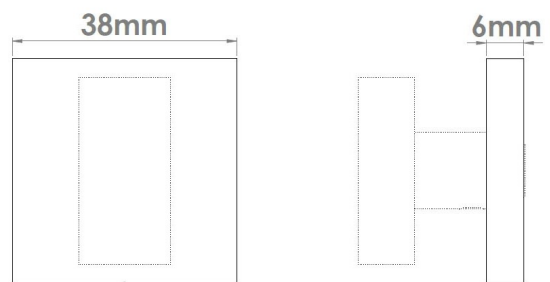

Available in all Croft finishes excluding RBMA, TB,