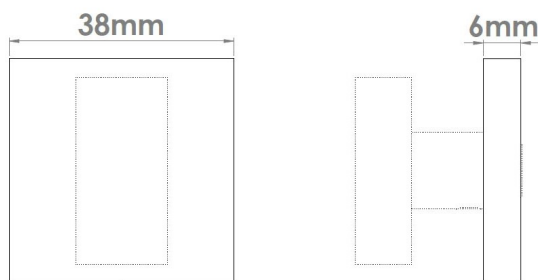

Available in all Croft finishes excluding RBMA, TB,