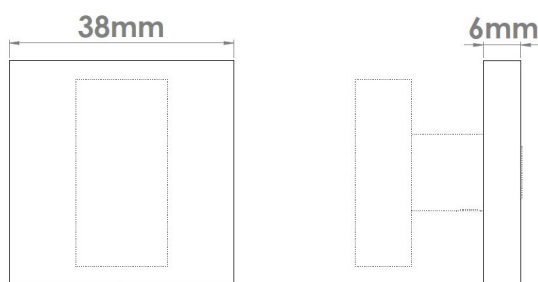

Available in all Croft finishes excluding DORB, IBMA, IBUL, MBK, ORB, RBMA, TB,