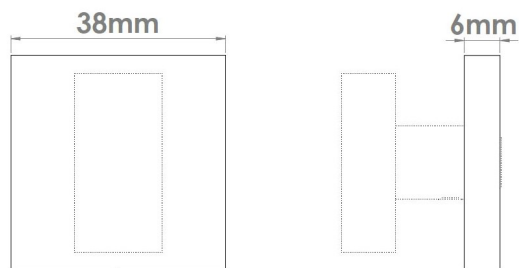

CROFT

Product Code: 247

Product Name: Square Step Turn Rose

Description: A concealed rose for your bathroom turn. Part of our 'Elements, by Croft' Collection.

Whether you are looking for seamlessly matching door and cabinet furniture, or seeking a more eclectic personalised look, Elements, By Croft will allow you to explore your options and customise your selection.

Shown here in our Satin Nickel finish.

Product Information

A concealed rose for your bathroom turn. Part of our 'Elements, by Croft' Collection.

Whether you are looking for seamlessly matching door and cabinet furniture, or seeking a more eclectic personalised look, Elements, By Croft will allow you to explore your options and customise your selection.