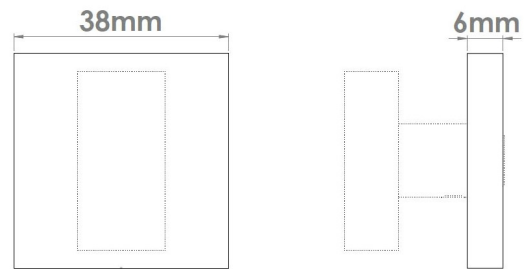

Available in all Croft finishes excluding RBMA, TB,