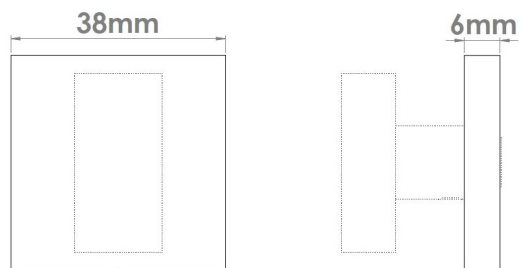

Available in all Croft finishes excluding DORB, IBMA, IBUL, MBK, ORB, RBMA, TB,