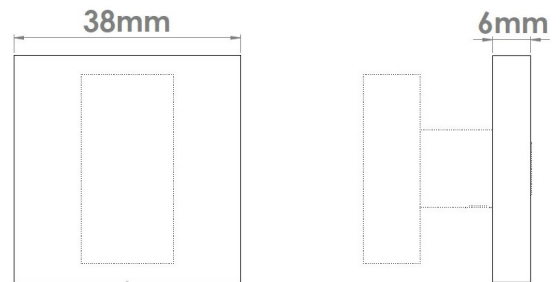

Available in all Croft finishes excluding RBMA, TB,