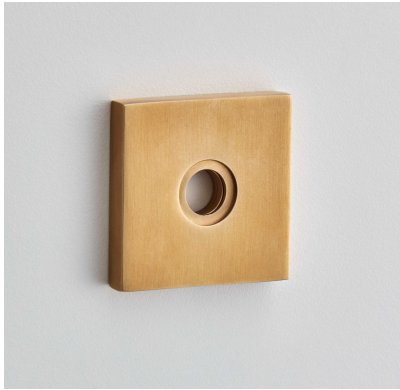

# CROFT

**Product Code:** 246

**Product Name:** Square Plain Turn Rose

**Description:** A concealed rose for your bathroom turn. Part of our 'Elements, by Croft' Collection.

Whether you are looking for seamlessly matching door and cabinet furniture, or seeking a more eclectic personalised look, Elements, By Croft will allow you to explore your options and customise your selection.

Shown here in our Smoked Brass finish.

## Product Information

A concealed rose for your bathroom turn. Part of our 'Elements, by Croft' Collection.

Whether you are looking for seamlessly matching door and cabinet furniture, or seeking a more eclectic personalised look, Elements, By Croft will allow you to explore your options and customise your selection.