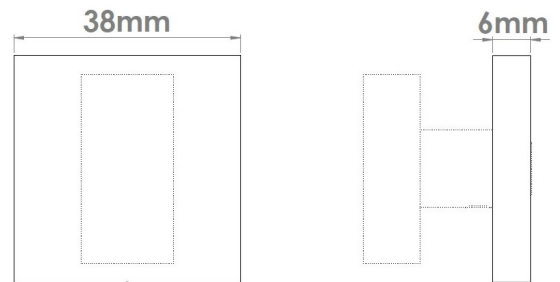

Available in all Croft finishes excluding DORB, IBMA, IBUL, MBK, ORB, RBMA, TB,