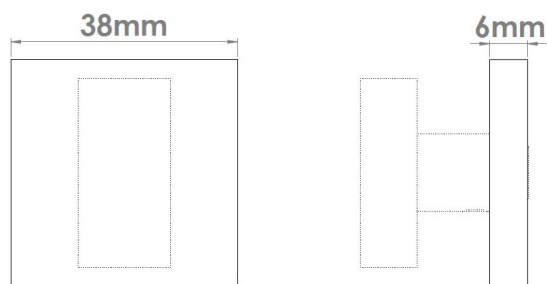

Available in all Croft finishes excluding RBMA, TB,