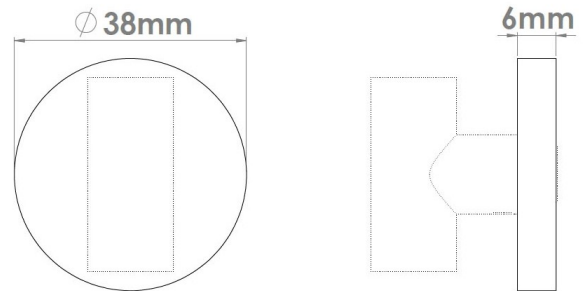

Available in all Croft finishes excluding DORB, IBMA, IBUL, MBK, ORB, RBMA, TB,