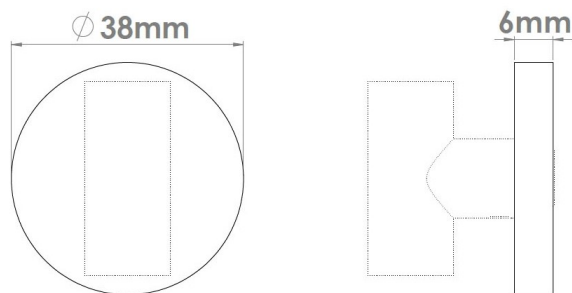

Available in all Croft finishes excluding RBMA, TB,