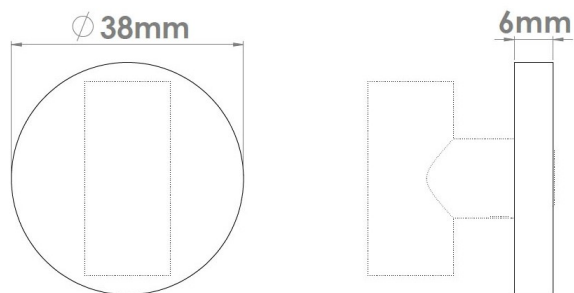

Available in all Croft finishes excluding RBMA, TB,