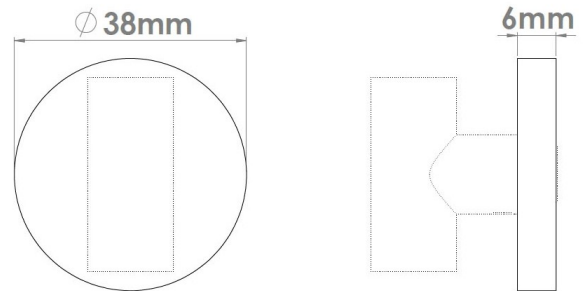

Available in all Croft finishes excluding RBMA, TB,