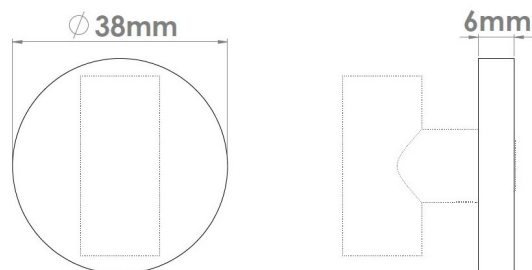

Available in all Croft finishes excluding RBMA, TB,