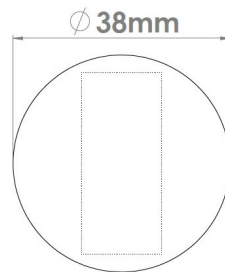

Available in all Croft finishes excluding RBMA, TB,