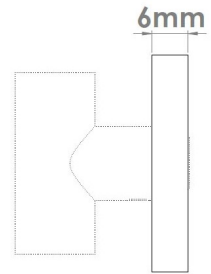

Available in all Croft finishes excluding RBMA, TB,