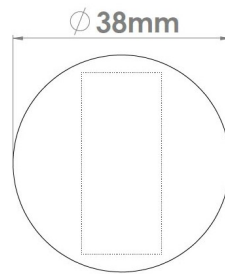

Available in all Croft finishes excluding RBMA, TB,