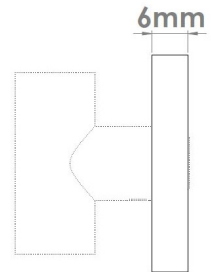

Available in all Croft finishes excluding RBMA, TB,