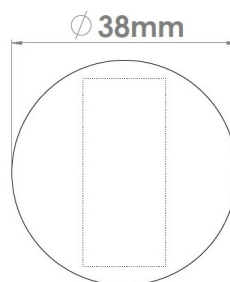

Available in all Croft finishes excluding RBMA, TB,