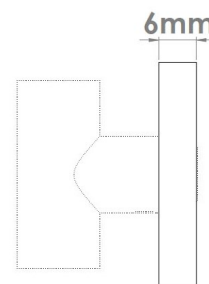

Available in all Croft finishes excluding RBMA, TB,