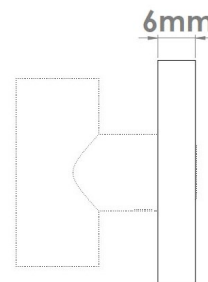

Available in all Croft finishes excluding DORB, IBMA, IBUL, MBK, ORB, RBMA, TB,