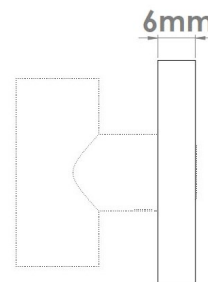

Available in all Croft finishes excluding RBMA, TB,