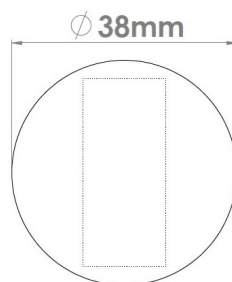

Available in all Croft finishes excluding DORB, IBMA, IBUL, MBK, ORB, RBMA, TB,