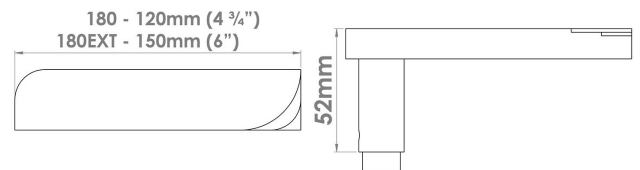

Available in all Croft finishes excluding RBMA, TB,