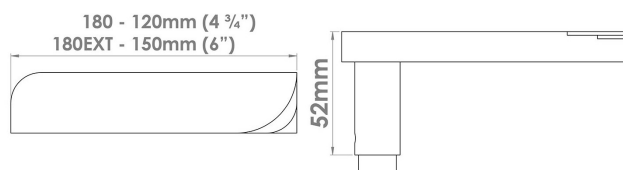

Available in all Croft finishes excluding RBMA, TB,