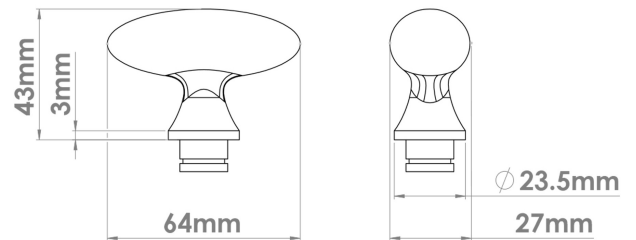

# CROFT

**Product Code:** 1752A

**Product Name:** Small Zeppelin Knob

**Description:** Specially designed to suit the Haute and Contour Slimline Cremone bolts, the small Zeppelin knob sits seamlessly on the bolt allowing them to be opened and closed with ease.

## Product Information

Specially designed to suit the Haute and Contour Slimline Cremone bolts, the small Zeppelin knob sits seamlessly on the bolt allowing them to be opened and closed with ease.

Available in all Croft finishes excluding DORB, IBMA, IBUL, MBK, ORB, RBMA, TB,