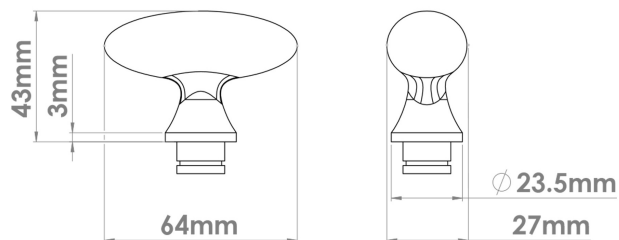

CROFT

Product Code: 1752A

Product Name: Small Zeppelin Knob

Description: Specially designed to suit the Haute and Contour Slimline Cremone bolts, the small Zeppelin knob sits seamlessly on the bolt allowing them to be opened and closed with ease.

Shown here in our Satin Brass finish.

Product Information

Specially designed to suit the Haute and Contour Slimline Cremone bolts, the small Zeppelin knob sits seamlessly on the bolt allowing them to be opened and closed with ease.