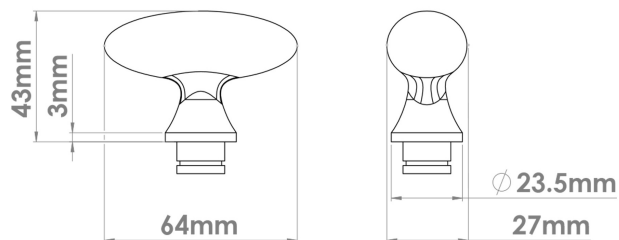

# CROFT

**Product Code:** 1752A

**Product Name:** Small Zeppelin Knob

**Description:** Specially designed to suit the Haute and Contour Slimline Cremone bolts, the small Zeppelin knob sits seamlessly on the bolt allowing them to be opened and closed with ease.

## Product Information

Specially designed to suit the Haute and Contour Slimline Cremone bolts, the small Zeppelin knob sits seamlessly on the bolt allowing them to be opened and closed with ease.

Available in all Croft finishes excluding RBMA, TB,