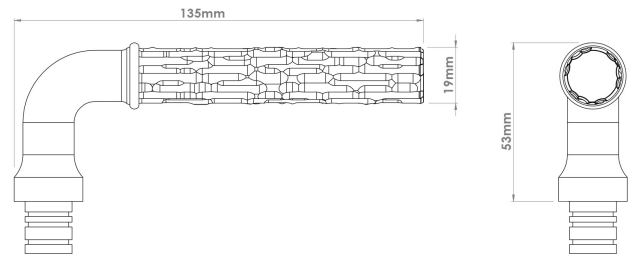

Available in all Croft finishes excluding DAB, DAN, DORB, IBMA, IBUL, MBK, ORB, RBMA, TB, CN,