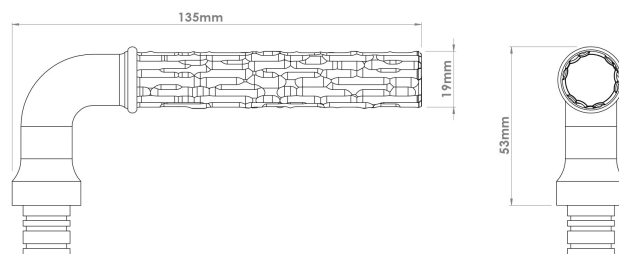

Available in all Croft finishes excluding DAB, DAN, DORB, IBMA, IBUL, MBK, ORB, RBMA, TB, CN,