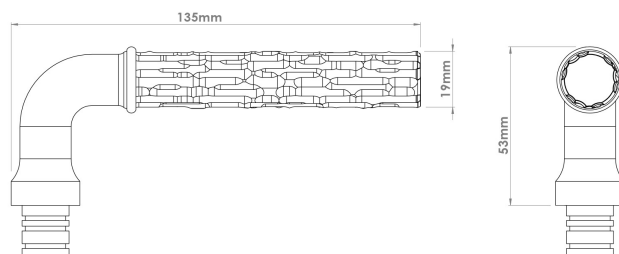

Available in all Croft finishes excluding DAB, DAN, DORB, IBMA, IBUL, MBK, ORB, RBMA, TB, CN,