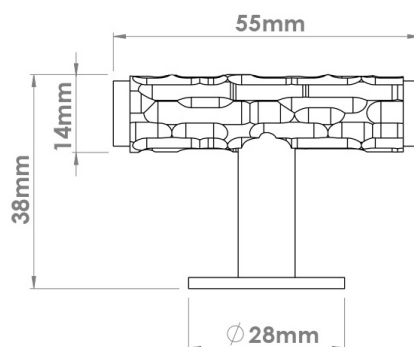

Available in all Croft finishes excluding DAB, DAN, DORB, IBMA, IBUL, MBK, ORB, TB, DEB, CN,