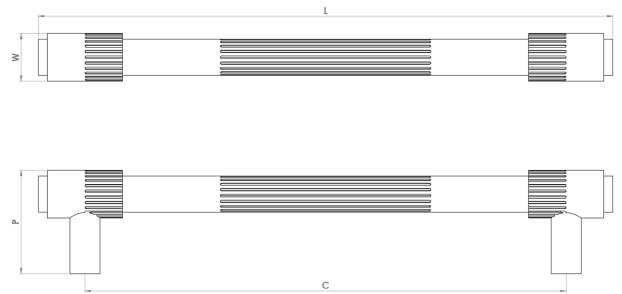

CROFT

Product Code: 109

Product Name: Mayfair Cabinet Handle

Description: Crafted with meticulous attention to detail and combining traditional craftsmanship with modern engineering, the Mayfair Cabinet Handle offers the perfect balance of durability, practicality and timeless luxury.

Shown here in our Light Antique Brass finish.

Product Information

Supplied with 2 M4 Break off screws.

Sizes	L	W	P	C
109-128	159mm	16mm	34mm	128mm
109-160	191mm	16mm	34mm	160mm
109-192	223mm	16mm	34mm	192mm
109-224	255mm	16mm	34mm	224mm