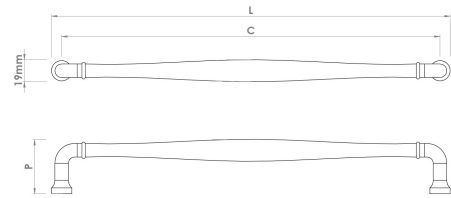

# CROFT

**Product Code:** 1581

**Product Name:** Kingsmere Appliance Pull

**Description:** Crafted with smooth contours and a timeless silhouette, the Kingsmere's clean classical form and small decorative collars encapsulate a refined, transitional style, exuding elegance and sophistication with gently balanced proportions.

## Product Information

Supplied with 2 M6 Break off screws.

Sizes	L	P	C
1581-305	323mm	46mm	305mm
1581-457	475mm	46mm	457mm

Available in all Croft finishes excluding DORB, IBMA, IBUL, MBK, ORB, PBUL, RBMA, TB, ZB, DCN,