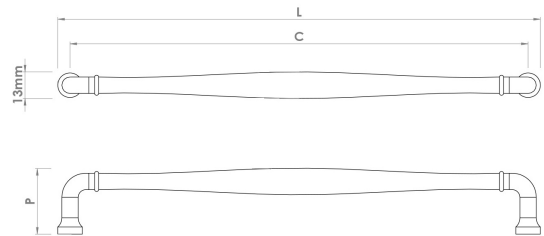

CROFT

Product Code: 1580

Product Name: Kingsmere Cabinet Handle

Description: Crafted with smooth contours and a timeless silhouette, the Kingsmere's clean classical form and small decorative collars encapsulate a refined, transitional style, exuding elegance and sophistication with gently balanced proportions.

Shown here in our Aged Brass finish.

Product Information

Supplied with 2 M4 Break off screws.

Sizes	L	P	C
1580-128	140mm	32mm	128mm
1580-160	172mm	32mm	160mm
1580-192	204mm	32mm	192mm
1580-224	236mm	32mm	224mm
1580-256	268mm	32mm	256mm