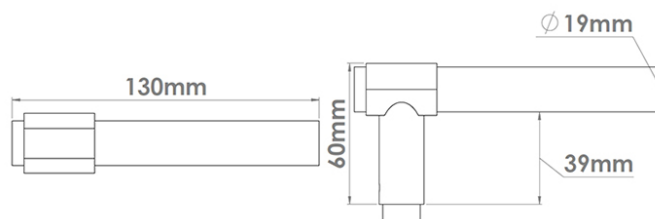

Available in all Croft finishes excluding DORB, IBMA, IBUL, MBK, ORB, RBMA, TB,