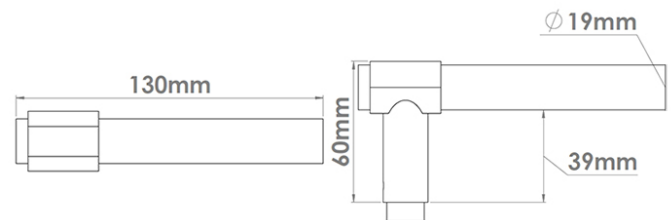

Available in all Croft finishes excluding RBMA, TB,