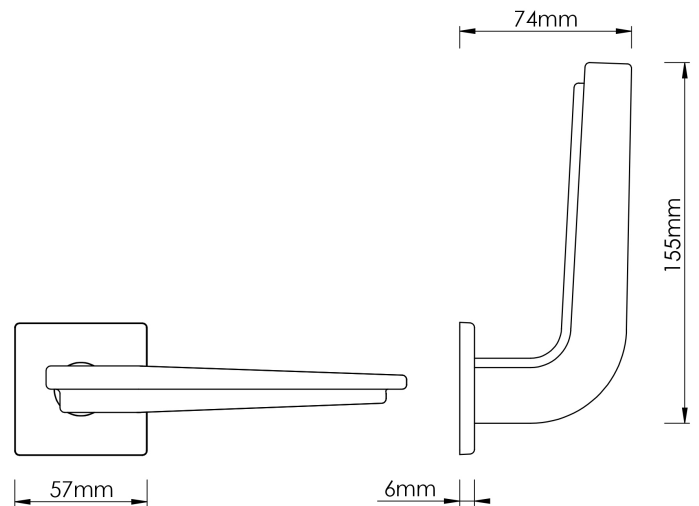

CROFT

Product Code: 4000

Product Name: Ellington Door Handle on Square Rose

Description: A true statement piece, the Ellington lever is crafted for those who value bold design. Its clean, geometric lines and sculpted curved profile combine to create a look that's fit for the most elegant interiors.

Choose from 24 timeless Finishes & Patinas. [Also available on a small rectangular backplate.](#)

Shown here in our Antique Nickel finish.

Product Information

Square rose is concealed fix and supplied unsprung.

Accompanying sub rose has the option to fit with 4 wood screws and 2 male/female bolt fixings to suit 38mm bolt centres.

Supplied with a tightening key.

Available in all Croft finishes excluding DORB, IBMA, IBUL, MBK, ORB, RBMA, TB,