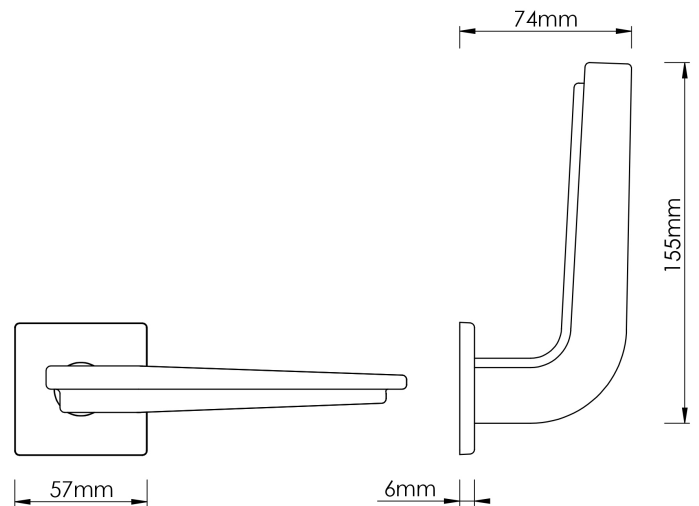

CROFT

Product Code: 4000

Product Name: Ellington Door Handle on Square Rose

Description: A true statement piece, the Ellington lever is crafted for those who value bold design. Its clean, geometric lines and sculpted curved profile combine to create a look that's fit for the most elegant interiors.

Choose from 24 timeless Finishes & Patinas. [Also available on a small rectangular backplate.](#)

Shown here in our Midnight Carbon finish.

Product Information

Square rose is concealed fix and supplied unsprung.

Accompanying sub rose has the option to fit with 4 wood screws and 2 male/female bolt fixings to suit 38mm bolt centres.

Supplied with a tightening key.

Available in all Croft finishes excluding DORB, IBMA, IBUL, MBK, ORB, RBMA, TB,