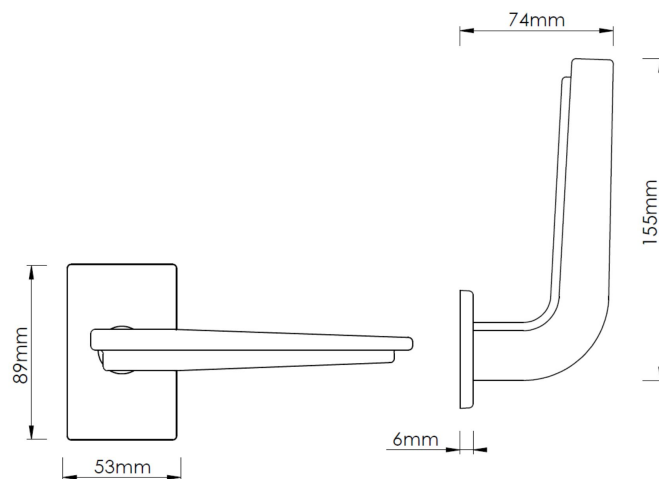

CROFT

Product Code: 4001

Product Name: Ellington Lever on Small Rectangular Backplate

Description: A true statement piece, the Ellington lever is crafted for those who value bold design. Its clean, geometric lines and sculpted curved profile combine to create a look that's fit for the most elegant interiors.

Choose from 24 timeless Finishes & Patinas. [Also available on a square rose.](#)

Shown here in our Polished Nickel finish.

Product Information

Small rectangular backplate is concealed fix and supplied unsprung.

Accompanying sub rose has the option to fit with 4 wood screws and 2 male/female bolt fixings to suit 38mm bolt centres.

Supplied with a tightening key.

Available in all Croft finishes excluding DORB, IBMA, IBUL, MBK, ORB, PBUL, RBMA, TB,