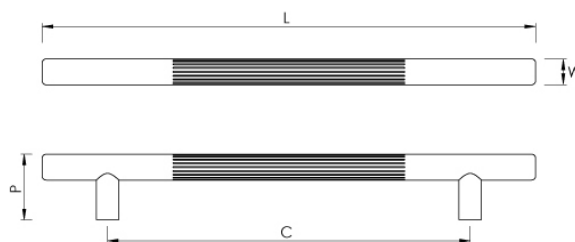

CROFT

Product Code: 203

Product Name: Brooklands Appliance Pull

Description: Inspired by a distinctive 1950s racing car detail, the Brooklands Appliance Pull features uniformed linear grooves that bring a distinctive style to larger cabinetry.

Shown here in our Light Antique Brass finish.

Product Information

Supplied M8 Fixings

Sizes	L	W	P	C
203-305	385	18	46	305
203-457	537	18	46	457

Available in all Croft finishes excluding DORB, IBMA, IBUL, MBK, ORB, PBUL, RBMA, TB, ZB, DCN,