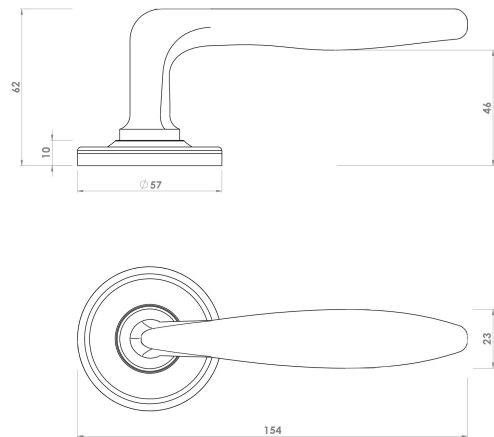

CROFT

Product Code: 1670COV57B

Product Name: Serenity Lever on Raised Edge Covered Rose

Description: The Serenity Lever is a slim, softly contoured lever with balanced proportions designed to rest naturally in the hand.

Shown here in our Midnight Carbon finish.

Product Information

Available on classic roses and backplates

Available in all Croft finishes excluding DORB, IBMA, IBUL, MBK, ORB, RBMA, TB,