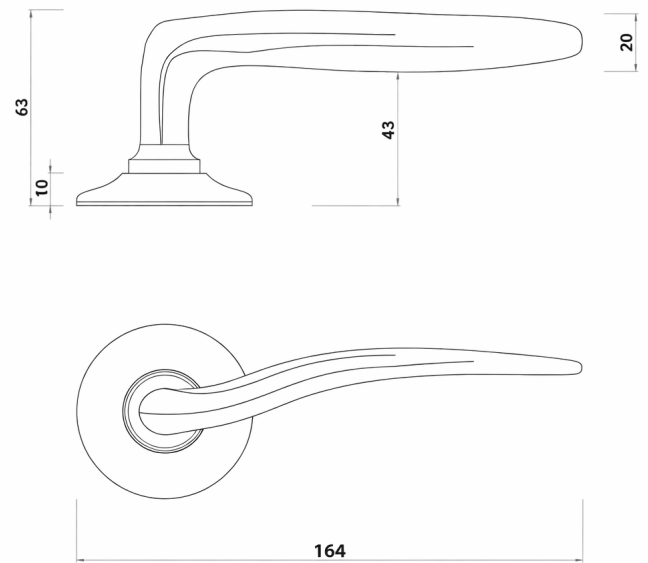

CROFT

Product Code: 1660COV57D

Product Name: Harmony Lever on Arc Covered Rose

Description: A sculpted door lever with harmonious, flowing curves shaped to fit the natural gesture of the hand, offering a comfortable grip and a gently tapered form.

Shown here in our Antique Nickel finish.

Product Information

Available on classic roses and backplates

Available in all Croft finishes excluding DORB, IBMA, IBUL, MBK, ORB, PBUL, RBMA, TB,