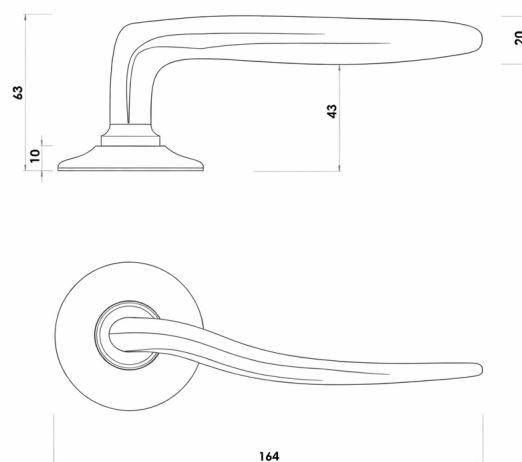

CROFT

Product Code: 1661COV57D

Product Name: Stream Lever on Arc Covered Rose

Description: A sculpted door lever with harmonious, flowing curves shaped to fit the natural gesture of the hand, offering a comfortable grip and a gently tapered form.

Shown here in our Antique Nickel finish.

Product Information

Available on classic roses and backplates

Available in all Croft finishes excluding DORB, IBMA, IBUL, MBK, ORB, RBMA, TB,