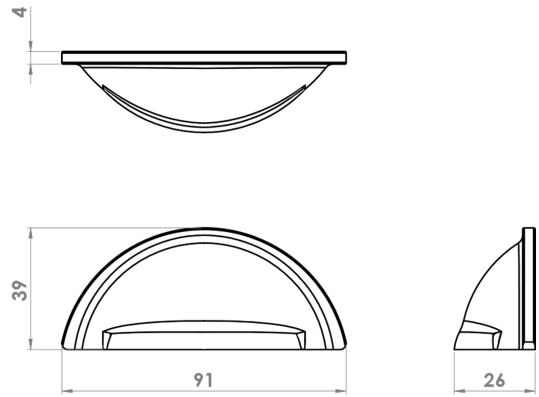

CROFT

Product Code: 1824

Product Name: Sussex Cup Pull

Description: Our Sussex Cup Pull features a timeless brass design with a smooth half-moon form. Ideal for kitchen drawers and cabinetry, it brings understated grace to any interior.

Shown here in our Antique Brass finish.

Product Information

2 qty M4 x 50mm breakoff screws, 64mm fixing centers

Available in all Croft finishes excluding DORB, IBMA, IBUL, MBK, ORB, RBMA, TB,