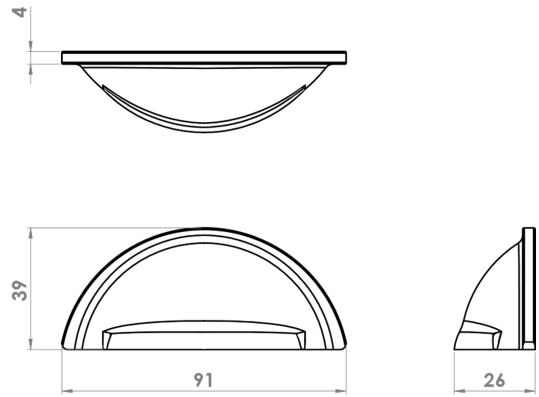

CROFT

Product Code: 1824

Product Name: Sussex Cup Pull

Description: Our Sussex Cup Pull features a timeless brass design with a smooth half-moon form. Ideal for kitchen drawers and cabinetry, it brings understated grace to any interior.

Shown here in our Antique Brass finish.

Product Information

2 x M4 50mm breakoff screws, 64mm fixing centers

Available in all Croft finishes excluding DORB, IBMA, IBUL, MBK, ORB, RBMA, TB,