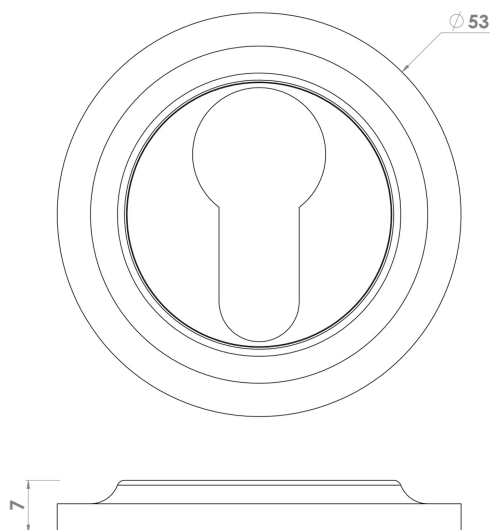

# CROFT

Product Code: 3720

Product Name: 53mm Plain Escutcheon - Euro

Description: The 53mm Plain Escutcheon features a minimalist circular design providing a clean and seamless trim for doors.

Designed to pair with the COV53A rose

## Product Information

53mm | Euro Keyhole  
4 QTY: 4 3/4 Wood Screws

Matching Rose available, [please click here](#).

Available in all Croft finishes excluding DORB, IBMA, IBUL, MBK, ORB, PBUL, RBMA, TB,