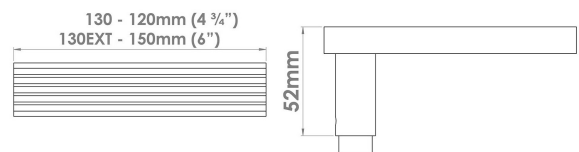

Available in all Croft finishes excluding DORB, IBMA, IBUL, MBK, ORB, RBMA, TB,