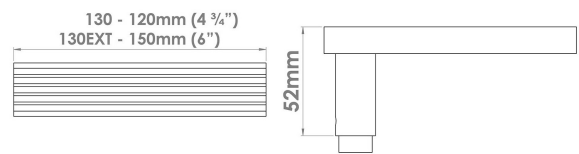

Available in all Croft finishes excluding RBMA, TB,