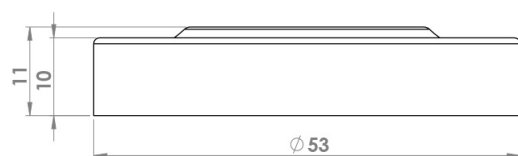

CROFT

Product Code: COV53B

Product Name: 53mm Raised Edge Covered Rose

Description: The 53mm Raised Edge Covered rose features a subtle raised edge profile for a contemporary look.

Compatible with all Classic levers excluding the Liberty, Oxford, Cambridge and Codsall levers.

Shown here in our Polished Nickel finish.

Product Information

53mm Covered Rose

Sprung and Unsprung options available. Supplied unsprung as standard, specify if required sprung. Both options are supplied with lever circlipped to the rose.

Accompanying sub rose has the option to fit with 4 wood screws or 2 male/female bolt fixings to suit 38mm bolt centres.

Matching Escutcheon available, [please click here.](#)

Matching Bathroom Turn Rose available, [please click here.](#)

Available in all Croft finishes excluding DORB, IBMA, IBUL, MBK, ORB, PBUL, RBMA, TB,