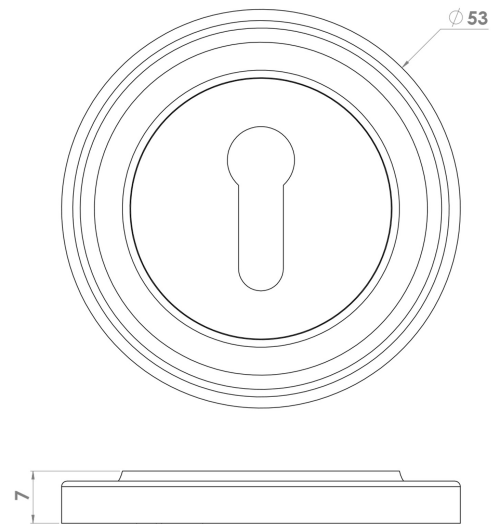

CROFT

Product Code: 3711

Product Name: 53mm Raised Edge Escutcheon - Standard Keyhole

Description: This 53mm Escutcheon features a raised circular design that adds depth and a refined period feel to any door.

Also available with a Euro keyhole, [please click here.](#)

Shown here in our Polished Nickel finish.

Product Information

53mm | Standard Keyhole

4 QTY: 4 3/4 Wood Screws

Matching Rose available, [please click here.](#)