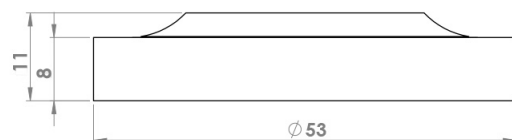

CROFT

Product Code: COV53C

Product Name: 53mm Reeded Covered Rose

Description: The 53mm Reeded Covered rose features finely detailed reeding for a sophisticated and traditional look.

Compatible with all Classic levers excluding the Liberty, Oxford, Cambridge and Codsall levers.

Shown here in our Aged Brass finish.

Product Information

53mm Covered Rose

Sprung and Unsprung options available. Supplied unsprung as standard, specify if required sprung. Both options are supplied with lever circlipped to the rose.

Accompanying sub rose has the option to fit with 4 wood screws or 2 male/female bolt fixings to suit 38mm bolt centres.

Matching Escutcheon available, [please click here](#).

Matching Bathroom Turn Rose available, [please click here](#).

Available in all Croft finishes excluding DORB, IBMA, IBUL, MBK, ORB, PBUL, RBMA, TB,