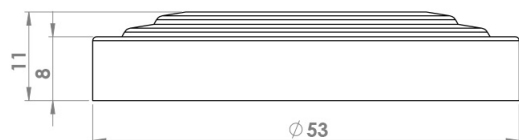

CROFT

Product Code: COV53E

Product Name: 53mm Double Step Covered Rose

Description: The 53mm Double Step Covered rose features a concentric triple-tiered design that offers a striking aesthetic.

Compatible with all Classic levers excluding the Liberty, Oxford, Cambridge and Codsall levers.

Shown here in our Dark Bronze Metal Antique finish.

Product Information

53mm Covered Rose

Sprung and Unsprung options available. Supplied unsprung as standard, specify if required sprung. Both options are supplied with lever circlipped to the rose.

Accompanying sub rose has the option to fit with 4 wood screws or 2 male/female bolt fixings to suit 38mm bolt centres.

Matching Escutcheon available, [please click here.](#)

Matching Bathroom Turn Rose available, [please click here.](#)