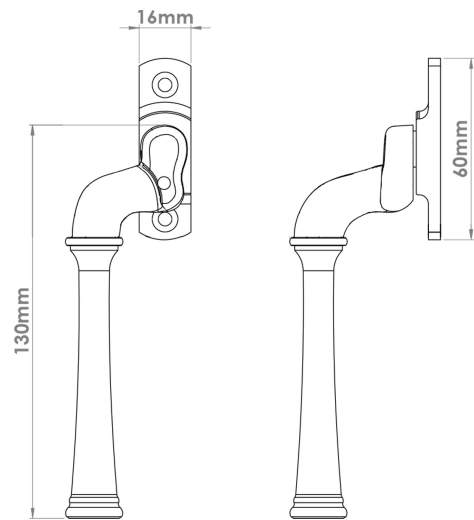

CROFT

Product Code: 6990L

Product Name: Grace Espagnolette Window Handle - Locking

Description: The Grace Espagnolette window handle is designed to pair with popular [Grace Lever handle](#).

Shown here in our Antique Brass finish.

Product Information

6991L-LH or 6991L-RH

Sold left hand or right hand, supplied with a 40mm long spindle and M5 x 40mm screws.

Available in all Croft finishes excluding DORB, IBMA, IBUL, MBK, ORB, PBUL, RBMA, TB,