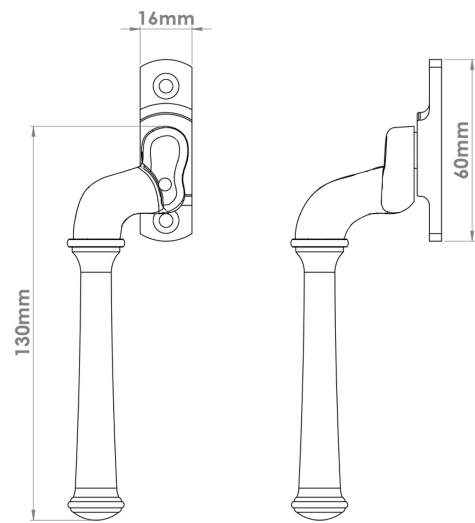

CROFT

Product Code: 6991L

Product Name: Kingsmere Espagnolette Window Handle - Locking

Description: The Kingsmere Espagnolette window handle is designed to pair with our popular [Kingsmere Collection](#).

Shown here in our Aged Brass finish.

Product Information

6991L-LH or 6991L-RH

Sold left hand or right hand, supplied with a 40mm long spindle and M5 x 40mm screws.

Available in all Croft finishes excluding DORB, IBMA, IBUL, MBK, ORB, PBUL, RBMA, TB,