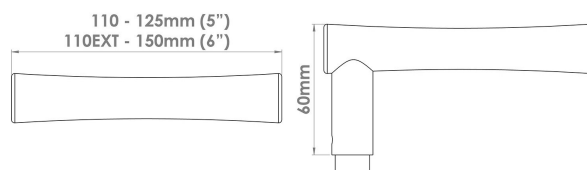

Select your Lever then add your signature Rose. Shown here with our 214 Rose. Levers available 125 or 150mm length. Add -125 or -150 to the code to select your required option.

Shown here in our Pearl Nickel finish.

## Product Information

Our Roka Lever is available in two lengths. 125mm or 150mm and available with a choice of Elements concealed Roses, sold separately.

The Door Levers work with a choice of Elements concealed Roses sold separately, shown here with 214 Rose.

Suitable for door thickness 44mm - 65mm standard. Add 6mm to lever projection to include Rose.

Supplied with grub screw, 8mm grooved spindle and Allen key.

All 'Elements, by Croft' designs are registered with the Intellectual Property Office.