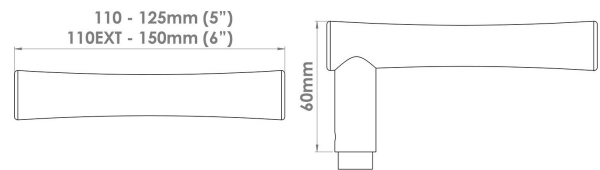

# CROFT

**Product Code:** 110

**Product Name:** Roka Lever

**Description:** Part of our 'Elements, by Croft' Collection.

All Elements Lever Handles have been designed to achieve the finest balance of beauty, strength, ease of fit and of course exceptional quality and grace. Whether you are looking for seamlessly matching door and cabinet furniture, or seeking a more eclectic personalised look, Elements, By Croft will allow you to explore your options and customise your selection, all within a project ready collection.

Select your Lever then add your signature Rose. Shown here with our 214 Rose. Levers available 125 or 150mm length. Add -125 or -150 to the code to select your required option.

Shown here in our Pearl Nickel finish.

## Product Information

Our Roka Lever is available in two lengths. 125mm or 150mm and available with a choice of Elements concealed Roses, sold separately.

The Door Levers work with a choice of Elements concealed Roses sold separately, shown here with 214 Rose.

Suitable for door thickness 44mm - 65mm standard. Add 6mm to lever projection to include Rose.

Supplied with grub screw, 8mm grooved spindle and Allen key.

All 'Elements, by Croft' designs are registered with the Intellectual Property Office.