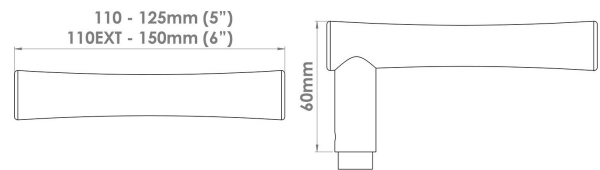

CROFT

Product Code: 110

Product Name: Roka Lever

Description: Part of our 'Elements, by Croft' Collection.

All Elements Lever Handles have been designed to achieve the finest balance of beauty, strength, ease of fit and of course exceptional quality and grace. Whether you are looking for seamlessly matching door and cabinet furniture, or seeking a more eclectic personalised look, Elements, By Croft will allow you to explore your options and customise your selection, all within a project ready collection.

Select your Lever then add your signature Rose. Shown here with our 214 Rose. Levers available 125 or 150mm length. Add -125 or -150 to the code to select your required option.

Shown here in our Pearl Nickel finish.

Product Information

Our Roka Lever is available in two lengths. 125mm or 150mm and available with a choice of Elements concealed Roses, sold separately.

The Door Levers work with a choice of Elements concealed Roses sold separately, shown here with 214 Rose.

Suitable for door thickness 44mm - 65mm standard. Add 6mm to lever projection to include Rose.

Supplied with grub screw, 8mm grooved spindle and Allen key.

All 'Elements, by Croft' designs are registered with the Intellectual Property Office.