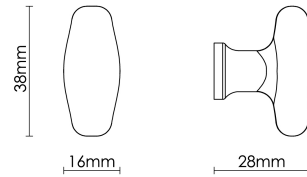

Available in all Croft finishes excluding AN, AUT, DAB, DAN, DBMA, DORB, IBMA, IBUL, LAB, MBK, ORB, PRL, PB, CP, RBMA, SB, SBUL, SC, SN, SMK, TB, ZB, DEB, EB, CN, DCN,