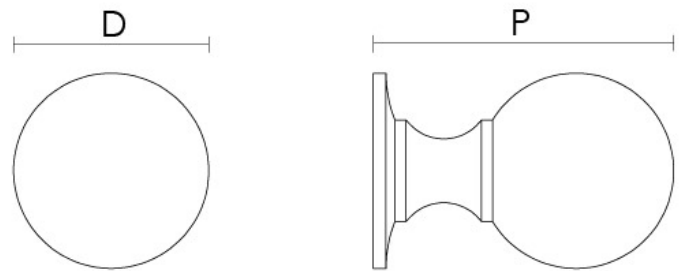

CROFT

Product Code: 4100

Product Name: Ball Cabinet Knob

Description: Designed with a smooth, rounded silhouette and a comfortable grip, the Ball Cabinet knob's minimalist design complements modern, traditional, farmhouse, and transitional interiors.

Now available in 2 weeks in selected finishes.

Shown here in our Polished Nickel finish.

Product Information

Supplied with a M5 x 65mm break off screw.

Sizes	D	P
4100-23	23mm	35mm
4100-26	26mm	40mm
4100-32	32mm	53mm