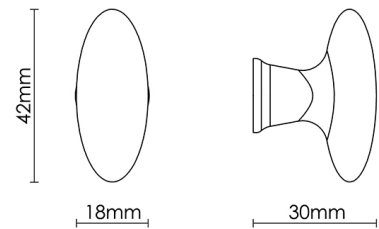

CROFT

Product Code: 4106

Product Name: Zeppelin Cabinet Knob

Description: The Zeppelin cabinet knob is a smooth and sophisticated addition to your cabinet drawers, adding a touch of class with its unique shape and size.

Now available in 2 weeks in selected finishes.

Shown here in our Polished Nickel finish.

Product Information

Supplied with a M5 x 65mm Break off screw

Available in all Croft finishes excluding AN, AUT, DAB, DAN, DBMA, DORB, IBMA, IBUL, LAB, MBK, ORB, PRL, PB, CP, RBMA, SB, SBUL, SC, SN, SMK, TB, ZB, DEB, EB, CN, DCN,