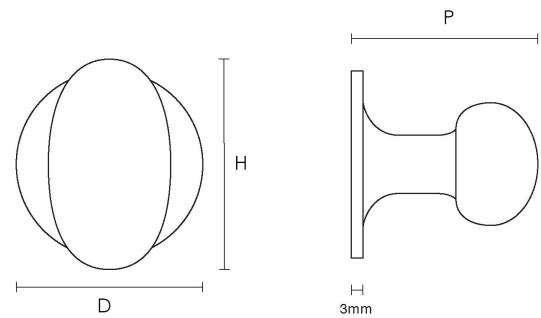

# CROFT

**Product Code:** 6410

**Product Name:** Oval Cabinet Knob

**Description:** Available in two sizes, our elegant Oval Cabinet Knob is a wonderfully welcome addition to home furniture.

Now available in 2 weeks in selected finishes.

## Product Information

Supplied with a M5 x 65mm break off screw.

Sizes	H	D	P
6410-32	32	30	32
6410-38	38	35	33

Available in all Croft finishes excluding AN, AUT, DAB, DAN, DBMA, DORB, IBMA, IBUL, LAB, MBK, ORB, PRL, PB, CP, RBMA, SB, SBUL, SC, SN, SMK, TB, ZB, DEB, EB, CN, DCN,