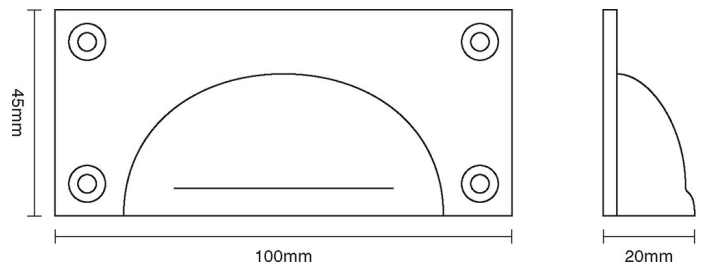

# CROFT

**Product Code:** 1823

**Product Name:** Cast Drawer Pull

**Description:** Add an impressive touch of elegance with a solid Cast Drawer Pull.

Now available in 2 weeks in selected finishes.

Shown here in our Aged Brass finish.

## Product Information

Add an impressive touch of elegance with a solid Cast Drawer Pull.

Now available in 2 weeks in selected finishes.

Available in all Croft finishes excluding AN, AUT, DAB, DAN, DBMA, DORB, IBMA, IBUL, LAB, MBK, ORB, PRL, PB, CP, RBMA, SB, SBUL, SC, SN, SMK, TB, ZB, DEB, EB, CN, DCN,