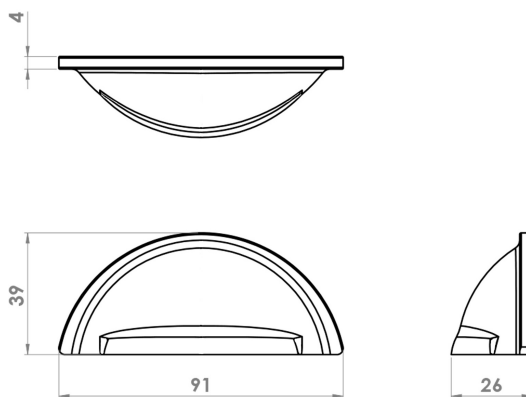

# CROFT

**Product Code:** 1824

**Product Name:** Sussex Cup Pull

**Description:** Our Sussex Cup Pull features a timeless brass design with a smooth half-moon form. Ideal for kitchen drawers and cabinetry, it brings understated grace to any interior.

## Product Information

2 x M4 50mm breakoff screws, 64mm fixing centers

Available in all Croft finishes excluding AN, AUT, DAB, DAN, DBMA, DORB, IBMA, IBUL, LAB, MBK, ORB, PRL, PB, CP, RBMA, SB, SBUL, SC, SN, SMK, TB, ZB, DEB, EB, CN, DCN,