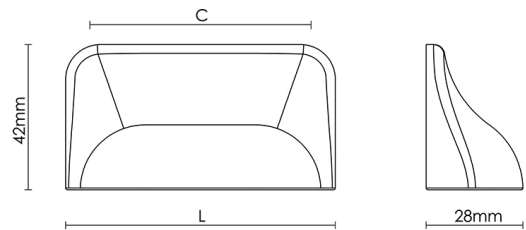

CROFT

Product Code: 4124

Product Name: Hudson Drawer Pull

Description: The Hudson cabinet pull is a beautifully crafted, impactful pull available in a choice of 3 sizes. Perfect for a busy home, the Hudson cabinet pull is suitable for kitchen drawers, as well as living room furniture and drawers.

Now available in 2 weeks in selected finishes.

Shown here in our Aged Brass finish.

Product Information

Supplied with M4 x 50mm Break off screw.

Sizes	L	C
4124A	78mm	64mm
4124B	110mm	96mm
4124C	174mm	160mm