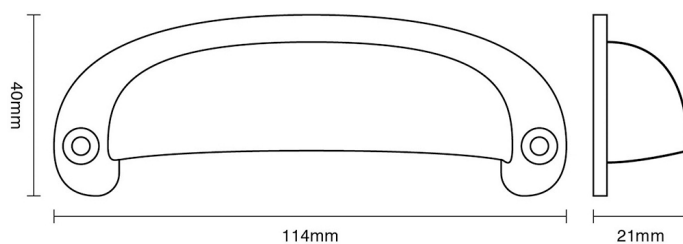

Available in all Croft finishes excluding AN, AUT, DAB, DAN, DBMA, DORB, IBMA, IBUL, LAB, MBK, ORB, PRL, PB, CP, RBMA, SB, SBUL, SC, SN, SMK, TB, ZB, DEB, EB, CN, DCN,