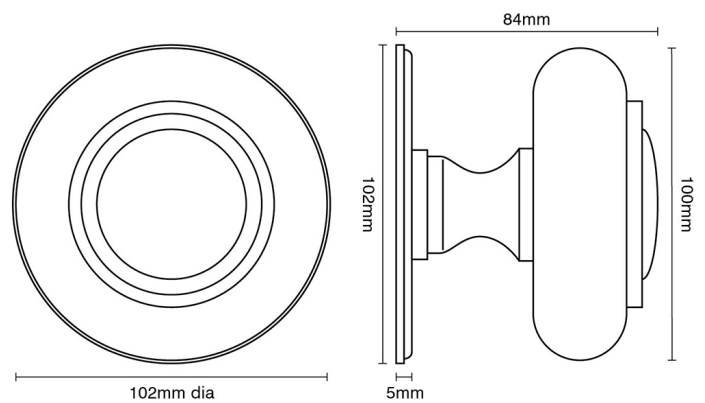

CROFT

Product Code: 4176

Product Name: Verve Centre Door Knob

Description: Our wonderfully attractive Verve centre door knob adds character and elegance to your front door.

Shown here in our Polished Brass Unlacquered finish.

Product Information

Supplied with 1 No M12 X 100mm thread and 1 No M12 Dome Nut

Also available to order as a back to back version.

Available in all Croft finishes excluding DORB, IBMA, IBUL, MBK, ORB, RBMA, TB,