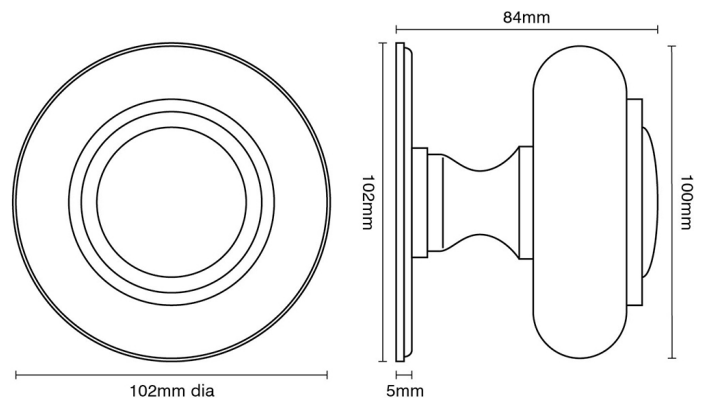

CROFT

Product Code: 4176

Product Name: Verve Centre Door Knob

Description: Our wonderfully attractive Verve centre door knob adds character and elegance to your front door.

Shown here in our Polished Brass Unlacquered finish.

Product Information

Supplied with 1 No M12 X 100mm thread and 1 No M12 Dome Nut

Also available to order as a back to back version.

Available in all Croft finishes excluding RBMA, TB,