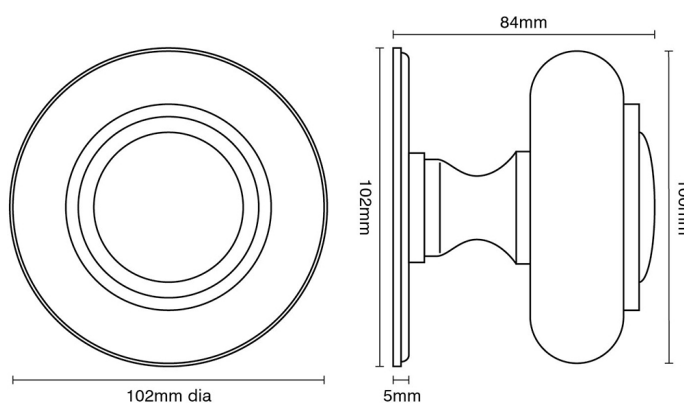

CROFT

Product Code: 4176

Product Name: Verve Centre Door Knob

Description: Our wonderfully attractive Verve centre door knob adds character and elegance to your front door.

Shown here in our Polished Brass Unlacquered finish.

Product Information

Supplied with 1 No M12 X 100mm thread and 1 No M12 Dome Nut

Also available to order as a back to back version.

Available in all Croft finishes excluding PGUL, RBMA, TB,