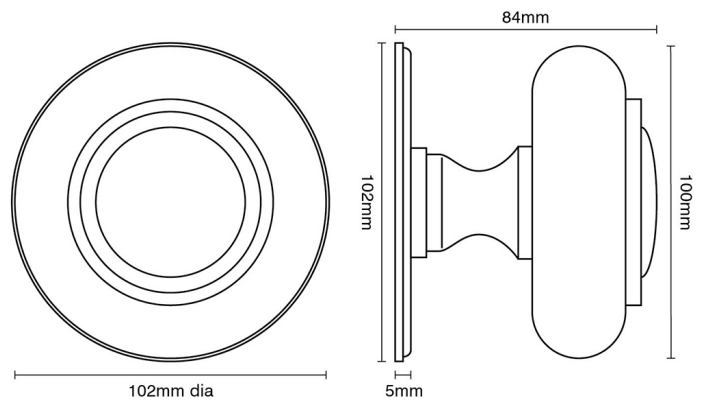

# CROFT

**Product Code:** 4176

**Product Name:** Verve Centre Door Knob

**Description:** Our wonderfully attractive Verve centre door knob adds character and elegance to your front door.

Shown here in our Polished Brass Unlacquered finish.

## Product Information

Supplied with 1 No M12 X 100mm thread and 1 No M12 Dome Nut

Also available to order as a back to back version.

Available in all Croft finishes excluding RBMA, TB,