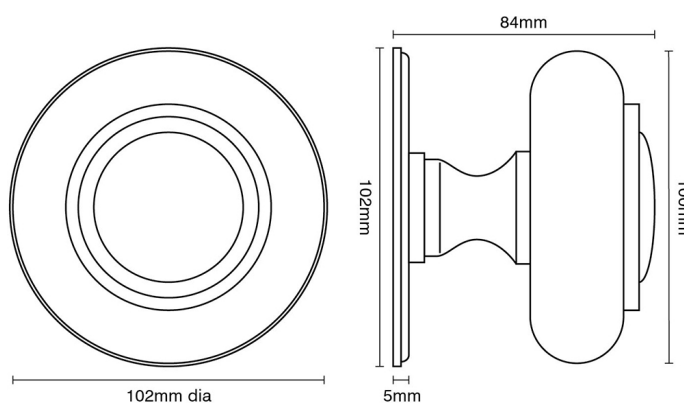

# CROFT

**Product Code:** 4176

**Product Name:** Verve Centre Door Knob

**Description:** Our wonderfully attractive Verve centre door knob adds character and elegance to your front door.

Shown here in our Polished Brass Unlacquered finish.

## Product Information

Supplied with 1 No M12 X 100mm thread and 1 No M12 Dome Nut

Also available to order as a back to back version.

Available in all Croft finishes excluding RBMA, TB,