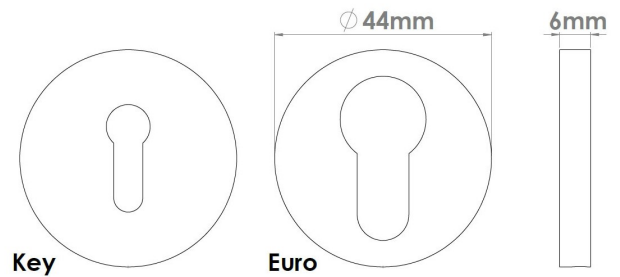

CROFT

Product Code: 231

Product Name: Round Edge Step Escutcheon

Description: A Concealed Escutcheon, part of our 'Elements, by Croft' Collection.

Available Euro Profile as shown or with a standard keyhole

Shown here in our Antique Nickel finish.

Product Information

Suffix product code with 'S' to denote 'Standard Key' option. E.g. 231S.

Supplied with 2 fixing screws for inner rose, simply push on outer rose for a secure fitting.