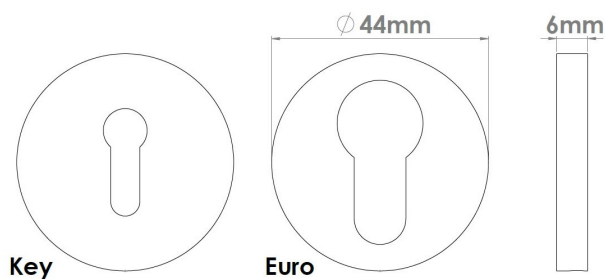

CROFT

Product Code: 231

Product Name: Round Edge Step Escutcheon

Description: A Concealed Escutcheon, part of our 'Elements, by Croft' Collection.

Available Euro Profile as shown or with a standard keyhole

Shown here in our Antique Nickel finish.

Product Information

Suffix product code with 'S' to denote 'Standard Key' option. E.g. 231S.

Supplied with 2 fixing screws for inner rose, simply push on outer rose for a secure fitting.