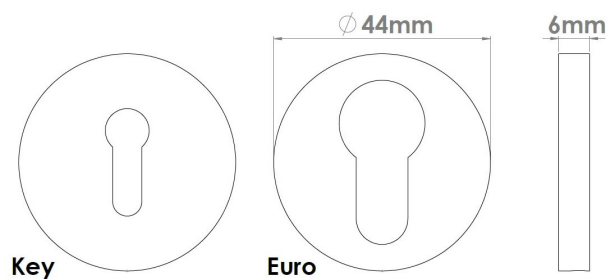

# CROFT

**Product Code:** 231

**Product Name:** Round Edge Step Escutcheon

**Description:** A Concealed Escutcheon, part of our 'Elements, by Croft' Collection.

Available Euro Profile as shown or with a standard keyhole

## Product Information

Suffix product code with 'S' to denote 'Standard Key' option. E.g. 231S.

Supplied with 2 fixing screws for inner rose, simply push on outer rose for a secure fitting.

Available in all Croft finishes excluding RBMA, TB,