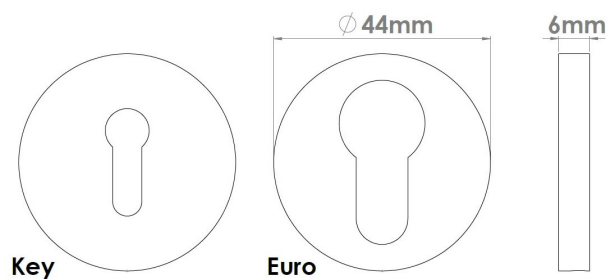

Available in all Croft finishes excluding RBMA, TB,