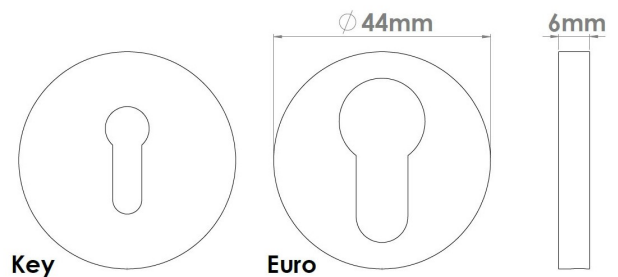

**CROFT**

**Product Code:** 231

**Product Name:** Round Edge Step Escutcheon

**Description:** A Concealed Escutcheon, part of our 'Elements, by Croft' Collection.

Available Euro Profile as shown or with a standard keyhole

### Product Information

Suffix product code with 'S' to denote 'Standard Key' option. E.g. 231S.

Supplied with 2 fixing screws for inner rose, simply push on outer rose for a secure fitting.

Available in all Croft finishes excluding RBMA, TB,