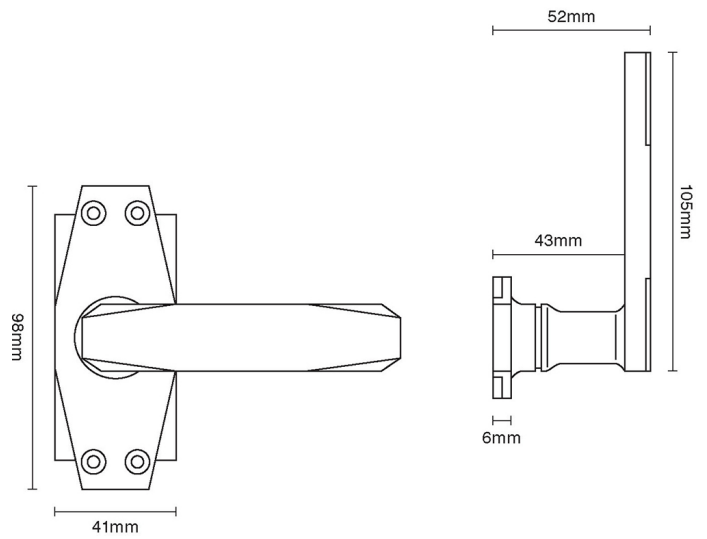

# CROFT

**Product Code:** 7002

**Product Name:** Art Deco Lever Latch Furniture

**Description:** Inspired by the popular international design movement of the 1920s and 1930s, our popular lever latch furniture is part of our striking and dramatic Art Deco collection.

## Product Information

98mm x 41mm

Available in all Croft finishes excluding RBMA, TB,