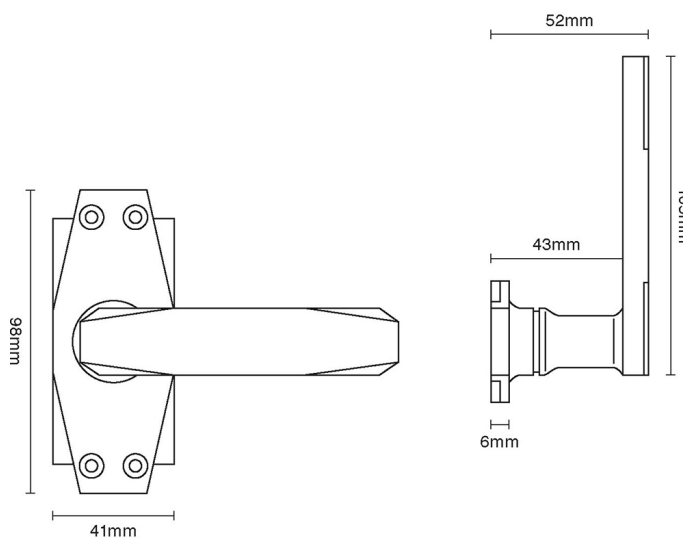

CROFT

Product Code: 7002

Product Name: Art Deco Lever Latch Furniture

Description: Inspired by the popular international design movement of the 1920s and 1930s, our popular lever latch furniture is part of our striking and dramatic Art Deco collection.

Shown here in our Aged Brass finish.

Product Information

98mm x 41mm

Available in all Croft finishes excluding RBMA, TB,