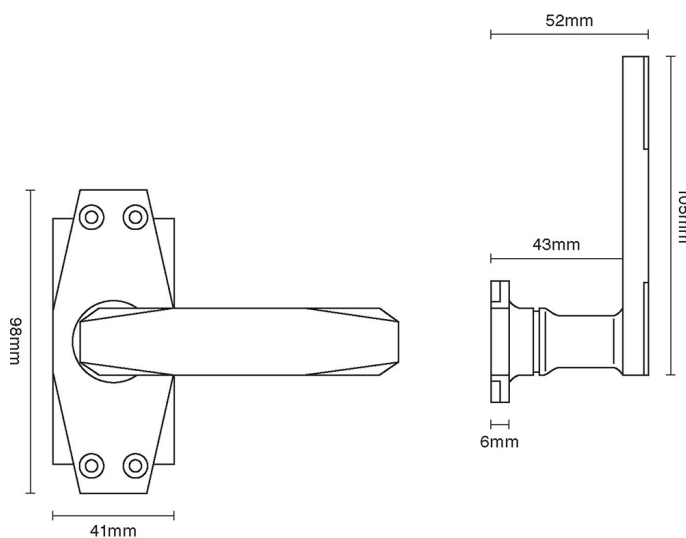

# CROFT

**Product Code:** 7002

**Product Name:** Art Deco Lever Latch Furniture

**Description:** Inspired by the popular international design movement of the 1920s and 1930s, our popular lever latch furniture is part of our striking and dramatic Art Deco collection.

## Product Information

98mm x 41mm

Available in all Croft finishes excluding RBMA, TB,