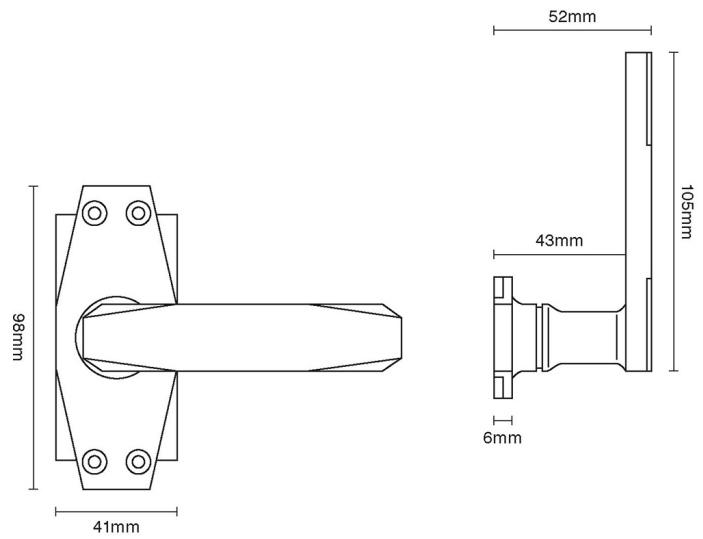

CROFT

Product Code: 7002

Product Name: Art Deco Lever Latch Furniture

Description: Inspired by the popular international design movement of the 1920s and 1930s, our popular lever latch furniture is part of our striking and dramatic Art Deco collection.

Shown here in our Aged Brass finish.

Product Information

98mm x 41mm

Available in all Croft finishes excluding RBMA, TB,