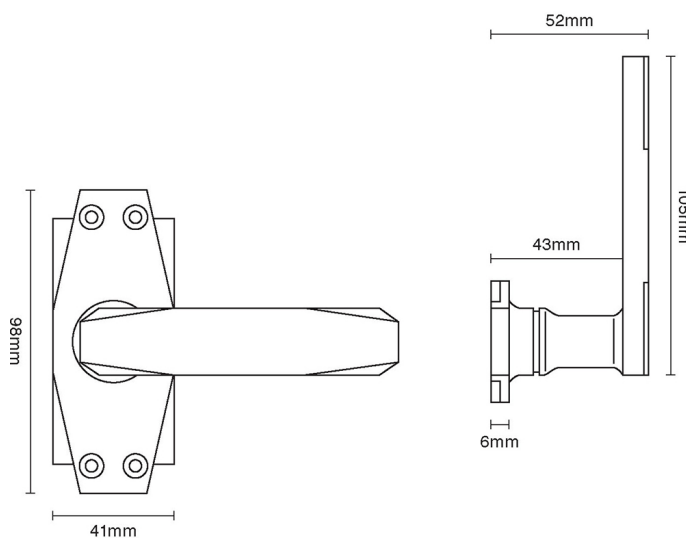

CROFT

Product Code: 7002

Product Name: Art Deco Lever Latch Furniture

Description: Inspired by the popular international design movement of the 1920s and 1930s, our popular lever latch furniture is part of our striking and dramatic Art Deco collection.

Shown here in our Aged Brass finish.

Product Information

98mm x 41mm

Available in all Croft finishes excluding RBMA, TB,