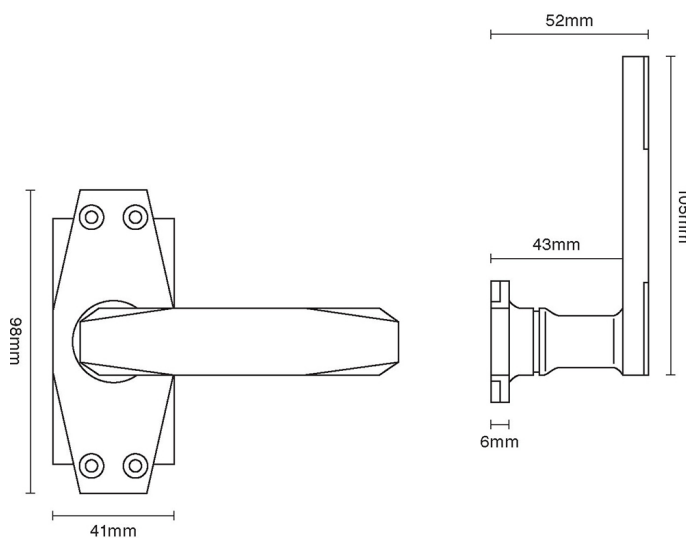

# CROFT

**Product Code:** 7002

**Product Name:** Art Deco Lever Latch Furniture

**Description:** Inspired by the popular international design movement of the 1920s and 1930s, our popular lever latch furniture is part of our striking and dramatic Art Deco collection.

## Product Information

98mm x 41mm

Available in all Croft finishes excluding DORB, IBMA, IBUL, MBK, ORB, RBMA, TB,