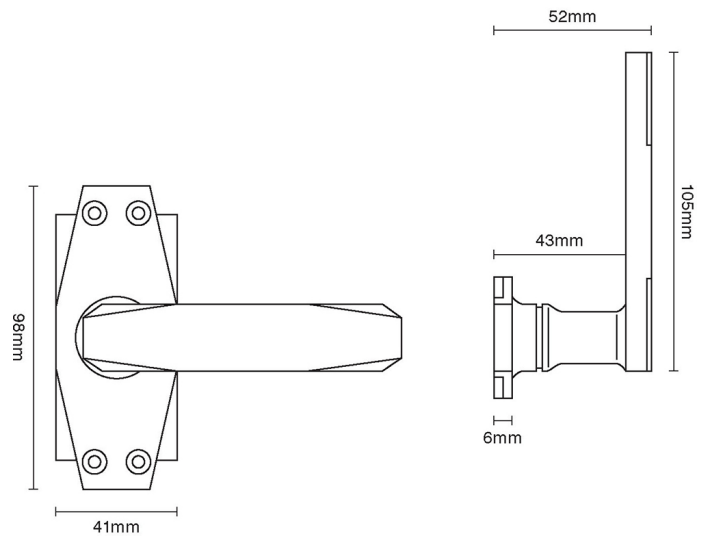

CROFT

Product Code: 7002

Product Name: Art Deco Lever Latch Furniture

Description: Inspired by the popular international design movement of the 1920s and 1930s, our popular lever latch furniture is part of our striking and dramatic Art Deco collection.

Shown here in our Aged Brass finish.

Product Information

98mm x 41mm

Available in all Croft finishes excluding RBMA, TB,