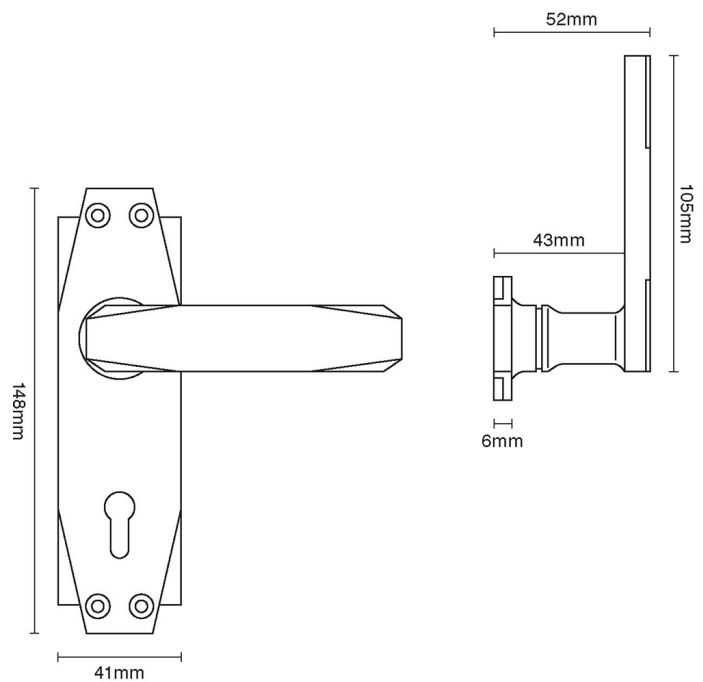

Available in all Croft finishes excluding RBMA, TB,