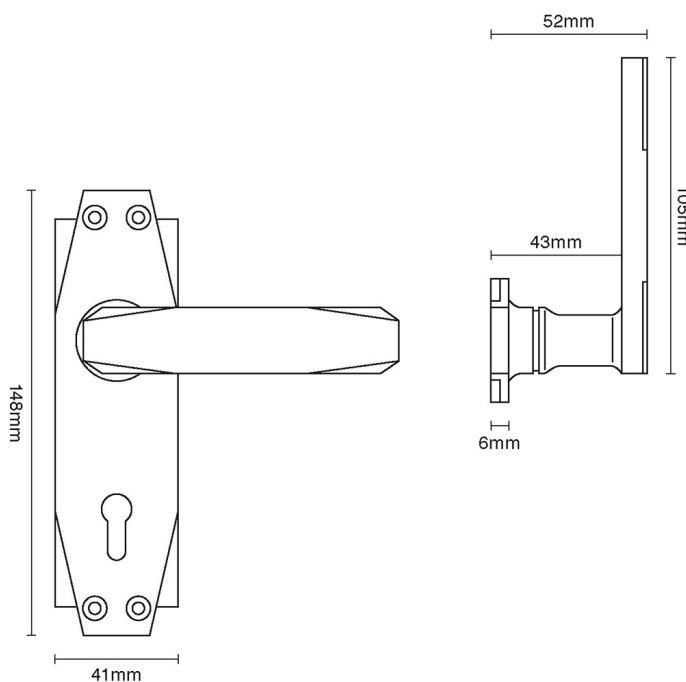

CROFT

Product Code: 7001

Product Name: Art Deco Lever Lock Furniture

Description: Inspired by the popular international design movement of the 1920s and 1930s, our popular lever lock furniture is part of our striking and dramatic Art Deco collection.

Shown here in our Dark Bronze Metal Antique finish.

Product Information

148mm x 41mm Also available as: 7001B Bathroom Furniture 7001E Euro Profile Furniture 7001L Latch Furniture

Available in all Croft finishes excluding RBMA, TB,