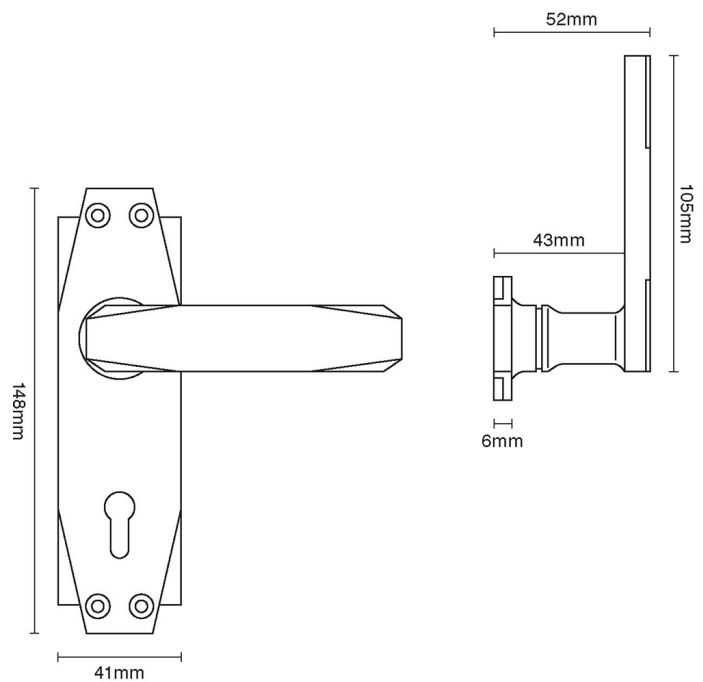

# CROFT

**Product Code:** 7001

**Product Name:** Art Deco Lever Lock Furniture

**Description:** Inspired by the popular international design movement of the 1920s and 1930s, our popular lever lock furniture is part of our striking and dramatic Art Deco collection.

## Product Information

148mm x 41mm Also available as: 7001B Bathroom Furniture 7001E Euro Profile Furniture 7001L Latch Furniture

Available in all Croft finishes excluding RBMA, TB,