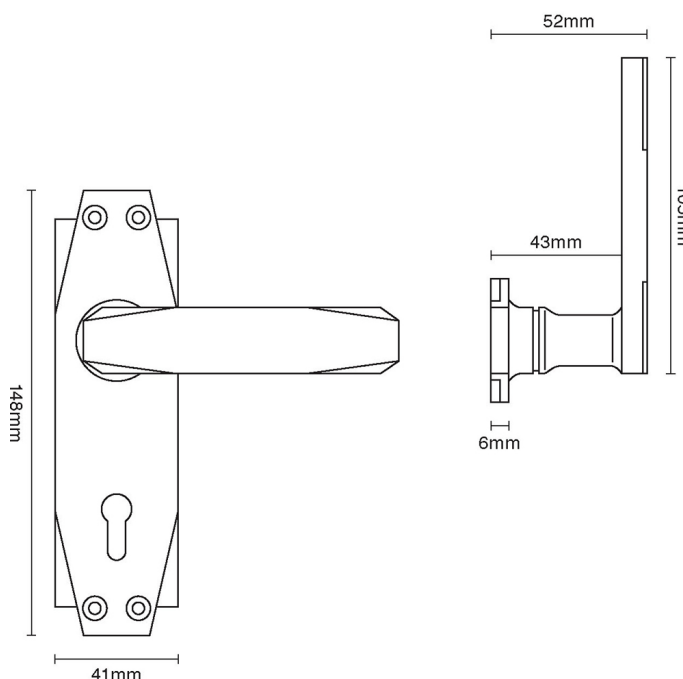

# CROFT

**Product Code:** 7001

**Product Name:** Art Deco Lever Lock Furniture

**Description:** Inspired by the popular international design movement of the 1920s and 1930s, our popular lever lock furniture is part of our striking and dramatic Art Deco collection.

## Product Information

148mm x 41mm Also available as: 7001B Bathroom Furniture 7001E Euro Profile Furniture 7001L Latch Furniture

Available in all Croft finishes excluding DORB, IBMA, IBUL, MBK, ORB, RBMA, TB,