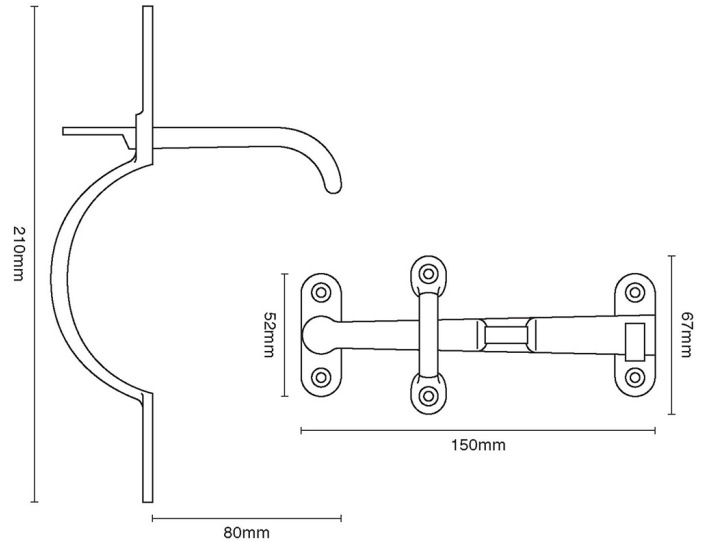

CROFT

Product Code: 1881

Product Name: Suffolk Latch

Description: 203mm

Shown here in our Polished Brass Unlacquered finish.

### Product Information

Suitable for 45mm thick door.

Available in all Croft finishes excluding DORB, IBMA, IBUL, MBK, ORB, RBMA, TB,