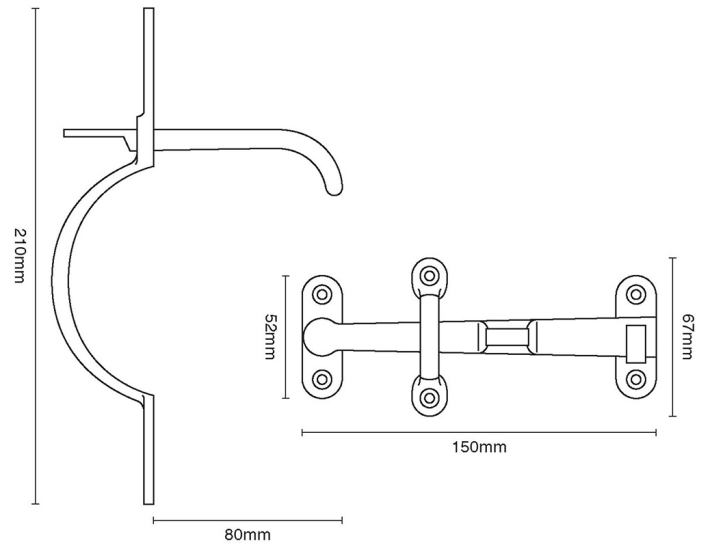

CROFT

Product Code: 1881

Product Name: Suffolk Latch

Description: 203mm

Shown here in our Polished Brass Unlacquered finish.

Product Information

Suitable for 45mm thick door.

Extended versions (up to 60mm) available upon request.