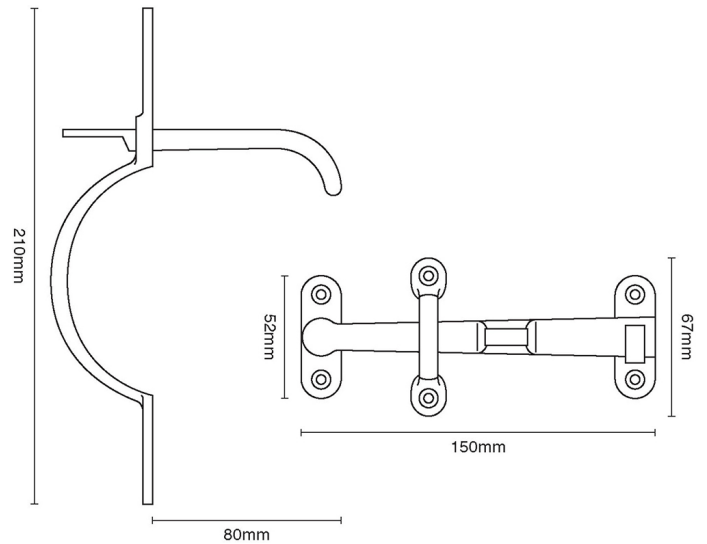

CROFT

Product Code: 1881

Product Name: Suffolk Latch

Description: 203mm

Shown here in our Polished Brass Unlacquered finish.

### Product Information

Suitable for 45mm thick door.

Extended versions (up to 60mm) available upon request.

Available in all Croft finishes excluding RBMA, TB,