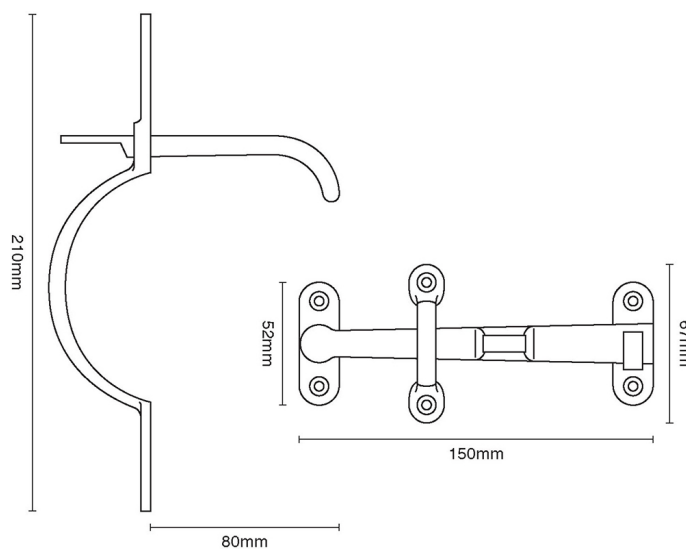

CROFT

Product Code: 1881

Product Name: Suffolk Latch

Description: 203mm

Shown here in our Polished Brass Unlacquered finish.

Product Information

Suitable for 45mm thick door.

Extended versions (up to 60mm) available upon request.