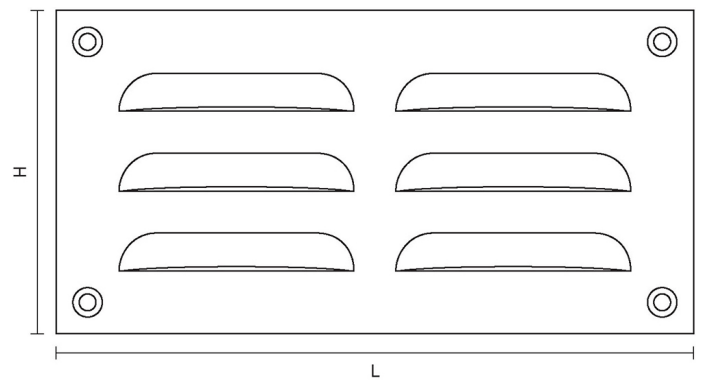

CROFT

Product Code: 1889

Product Name: Louvre Ventilator

Description:

Shown here in our Polished Brass Unlacquered finish.

Product Information

Available in the following sizes: 6" x 3" 9" x 3" 9" x 6"
9" x 9" 12" x 3"

Sizes	L	D
6" x 3"	152	76
9" x 3"	229	76
9" x 6"	229	152
9" x 9"	229	229
12" x 3"	305	76

Available in all Croft finishes excluding DAB, DAN, DORB, PG, PGUL, RBMA, TB,